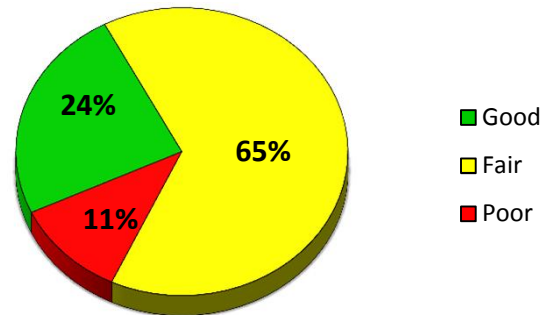

2017 Texas Township Surface Rating Summary

Primary Roads

Local Roads

Primary & Local Roads

*Good (PASER rating ≥ 8), Fair (PASER rating = 7, 6, 5) & Poor (PASER rating ≤ 4)

PASER Data does not include gravel roads.