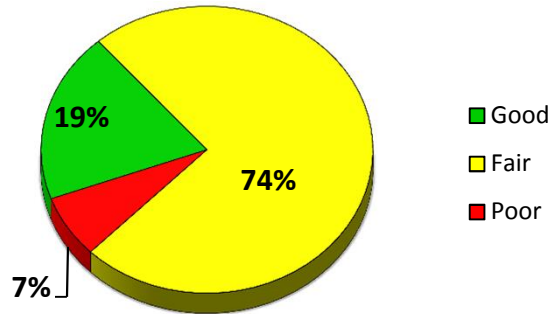

2017 Texas Township Surface Rating Summary

Primary Roads

Local Roads

Primary & Local Roads

*Good (PASER rating ≥ 8), Fair (PASER rating = 7, 6, 5) & Poor (PASER rating ≤ 4)

PASER Data does not include gravel roads.