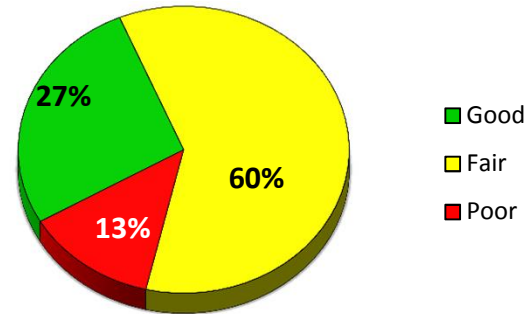

2017 Texas Township Surface Rating Summary

Primary Roads

Local Roads

Primary & Local Roads

*Good (PASER rating ≥ 8), Fair (PASER rating = 7, 6, 5) & Poor (PASER rating ≤ 4)

PASER Data does not include gravel roads.