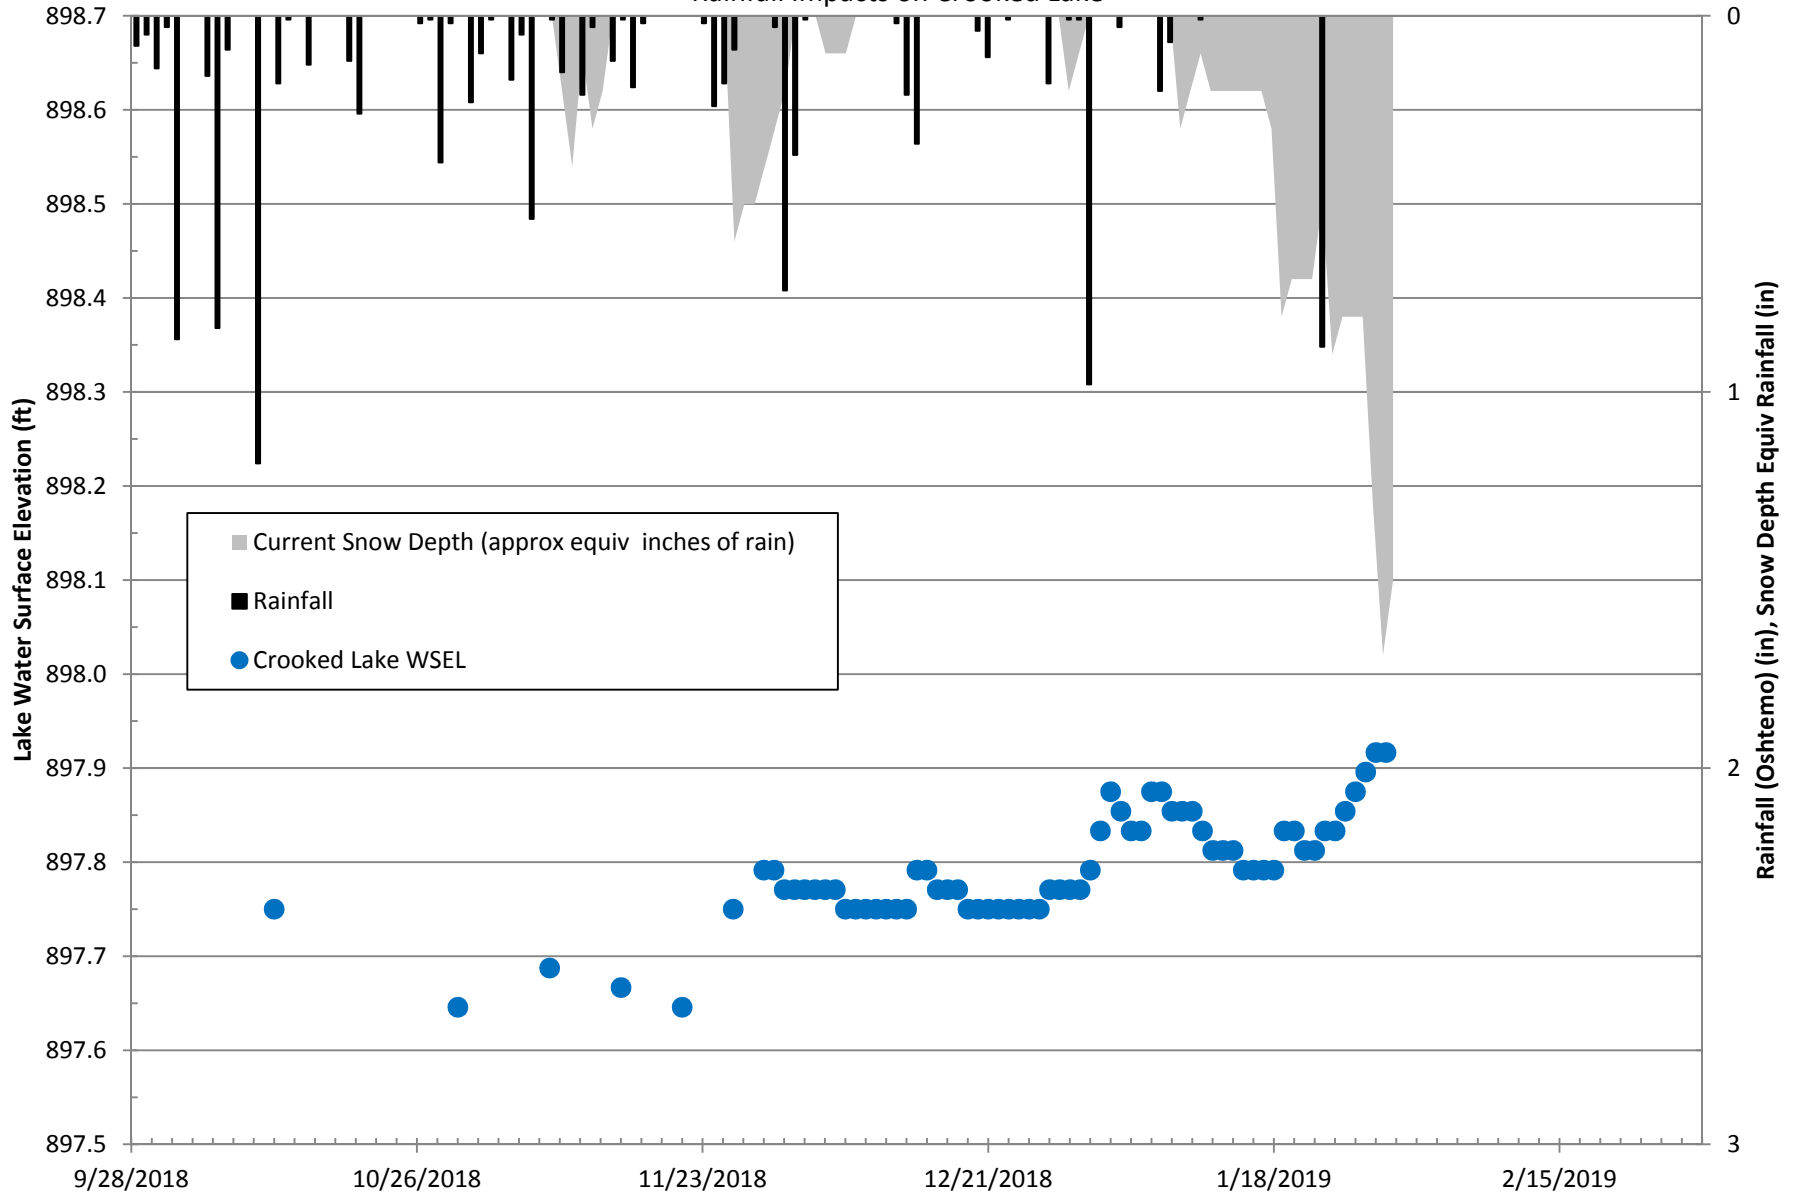

Charter Township of Texas Flood Study

Figure

Rainfall Impacts on Eagle Lake

Charter Township of Texas Flood Study

Figure

Rainfall Impacts on Crooked Lake

Charter Township of Texas Flood Study

Figure

Rainfall Impacts on Pretty Lake