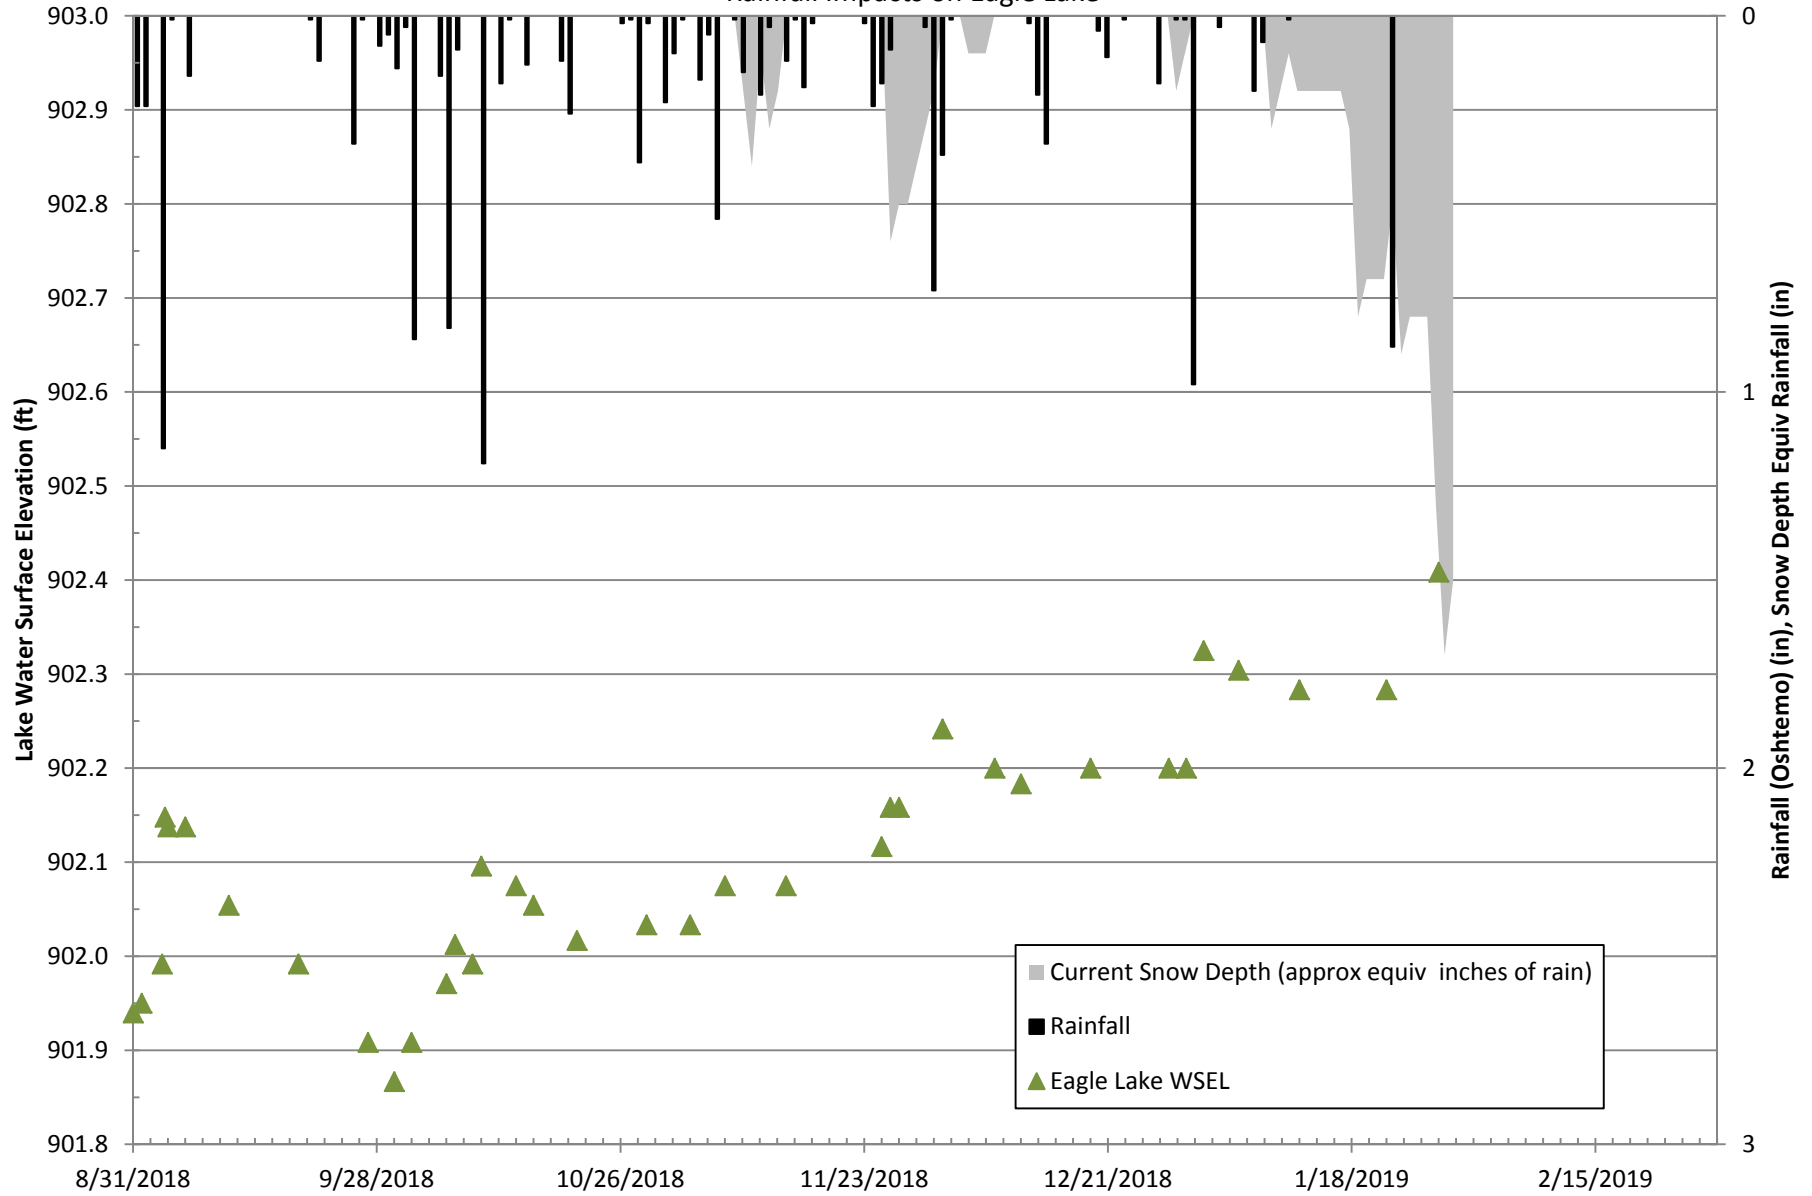

Charter Township of Texas Flood Study

Figure

Rainfall Impacts on Eagle Lake

Charter Township of Texas Flood Study

Figure

Rainfall Impacts on Crooked Lake

Charter Township of Texas Flood Study

Figure

Rainfall Impacts on Pretty Lake