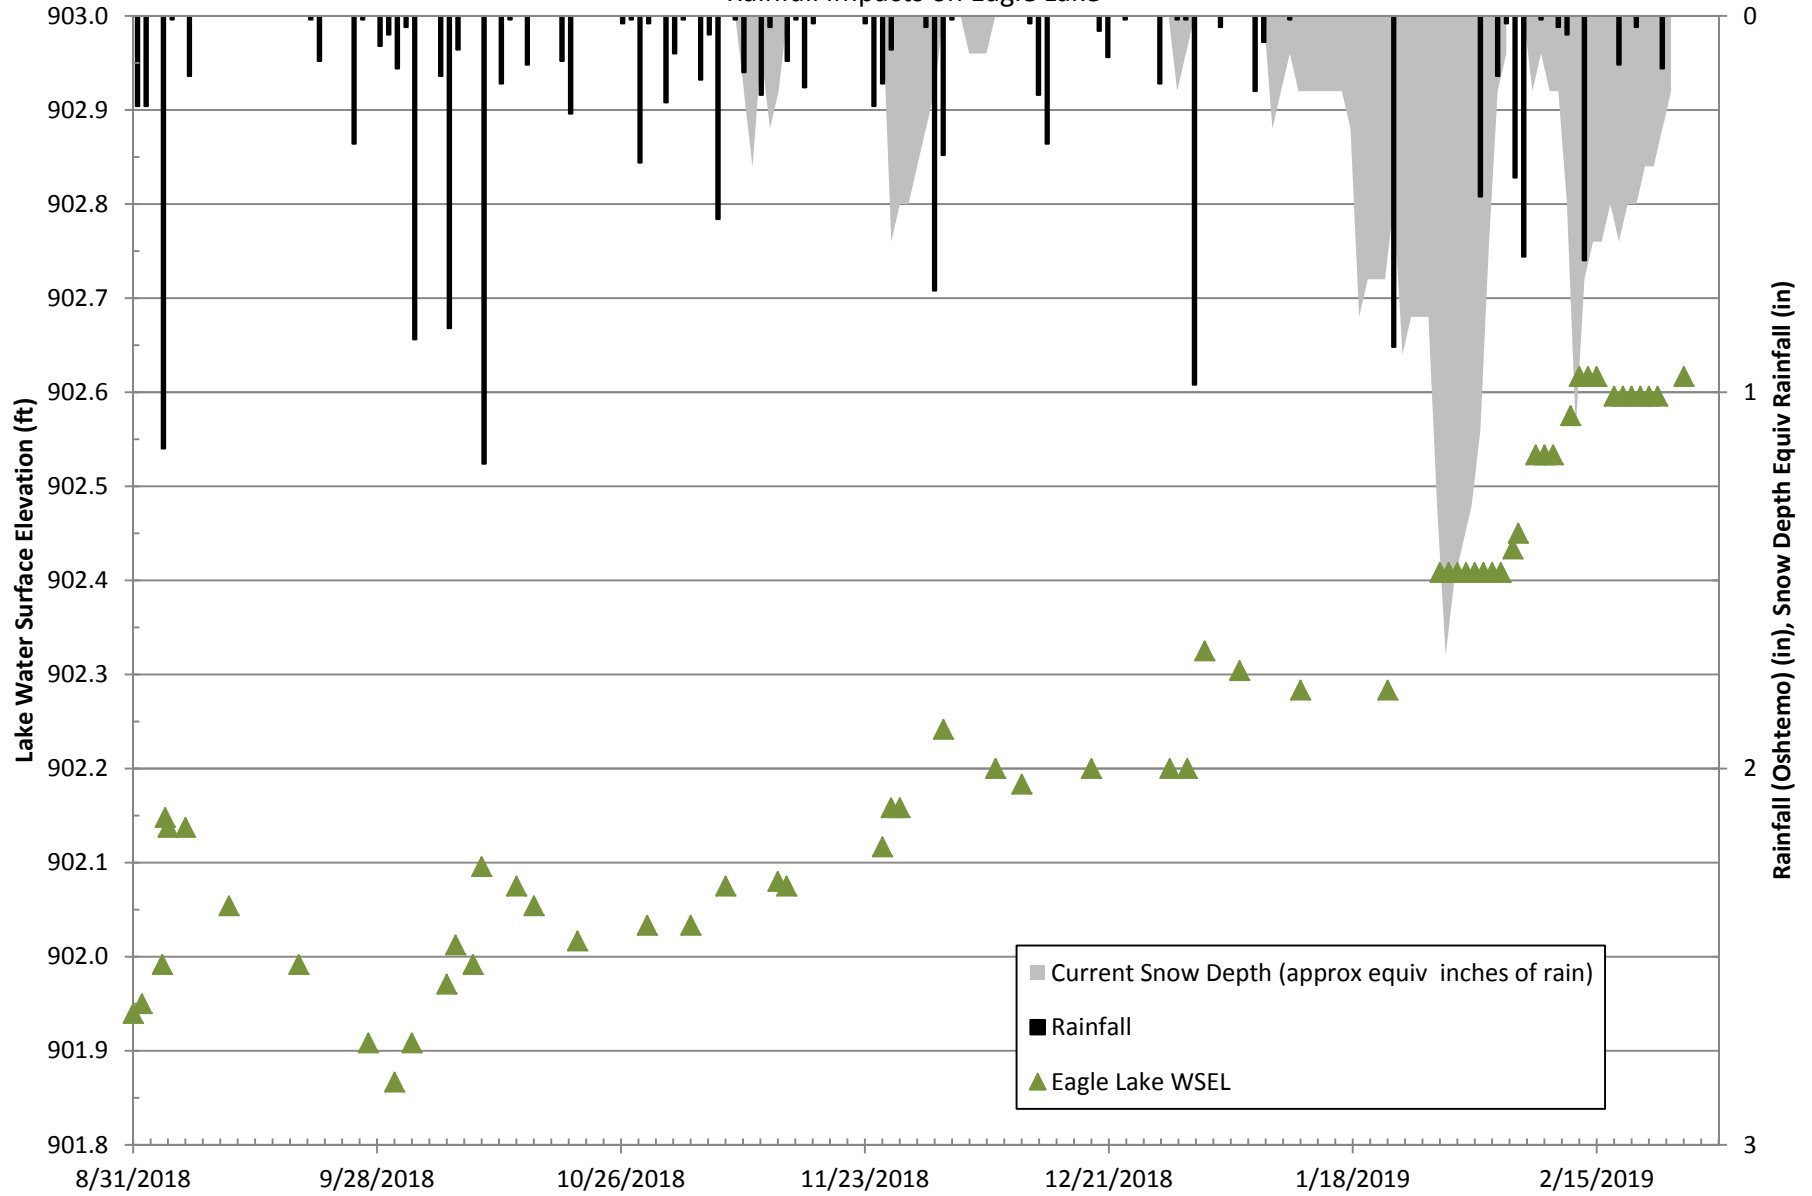

# Charter Township of Texas Flood Study

## Figure

### Rainfall Impacts on Eagle Lake