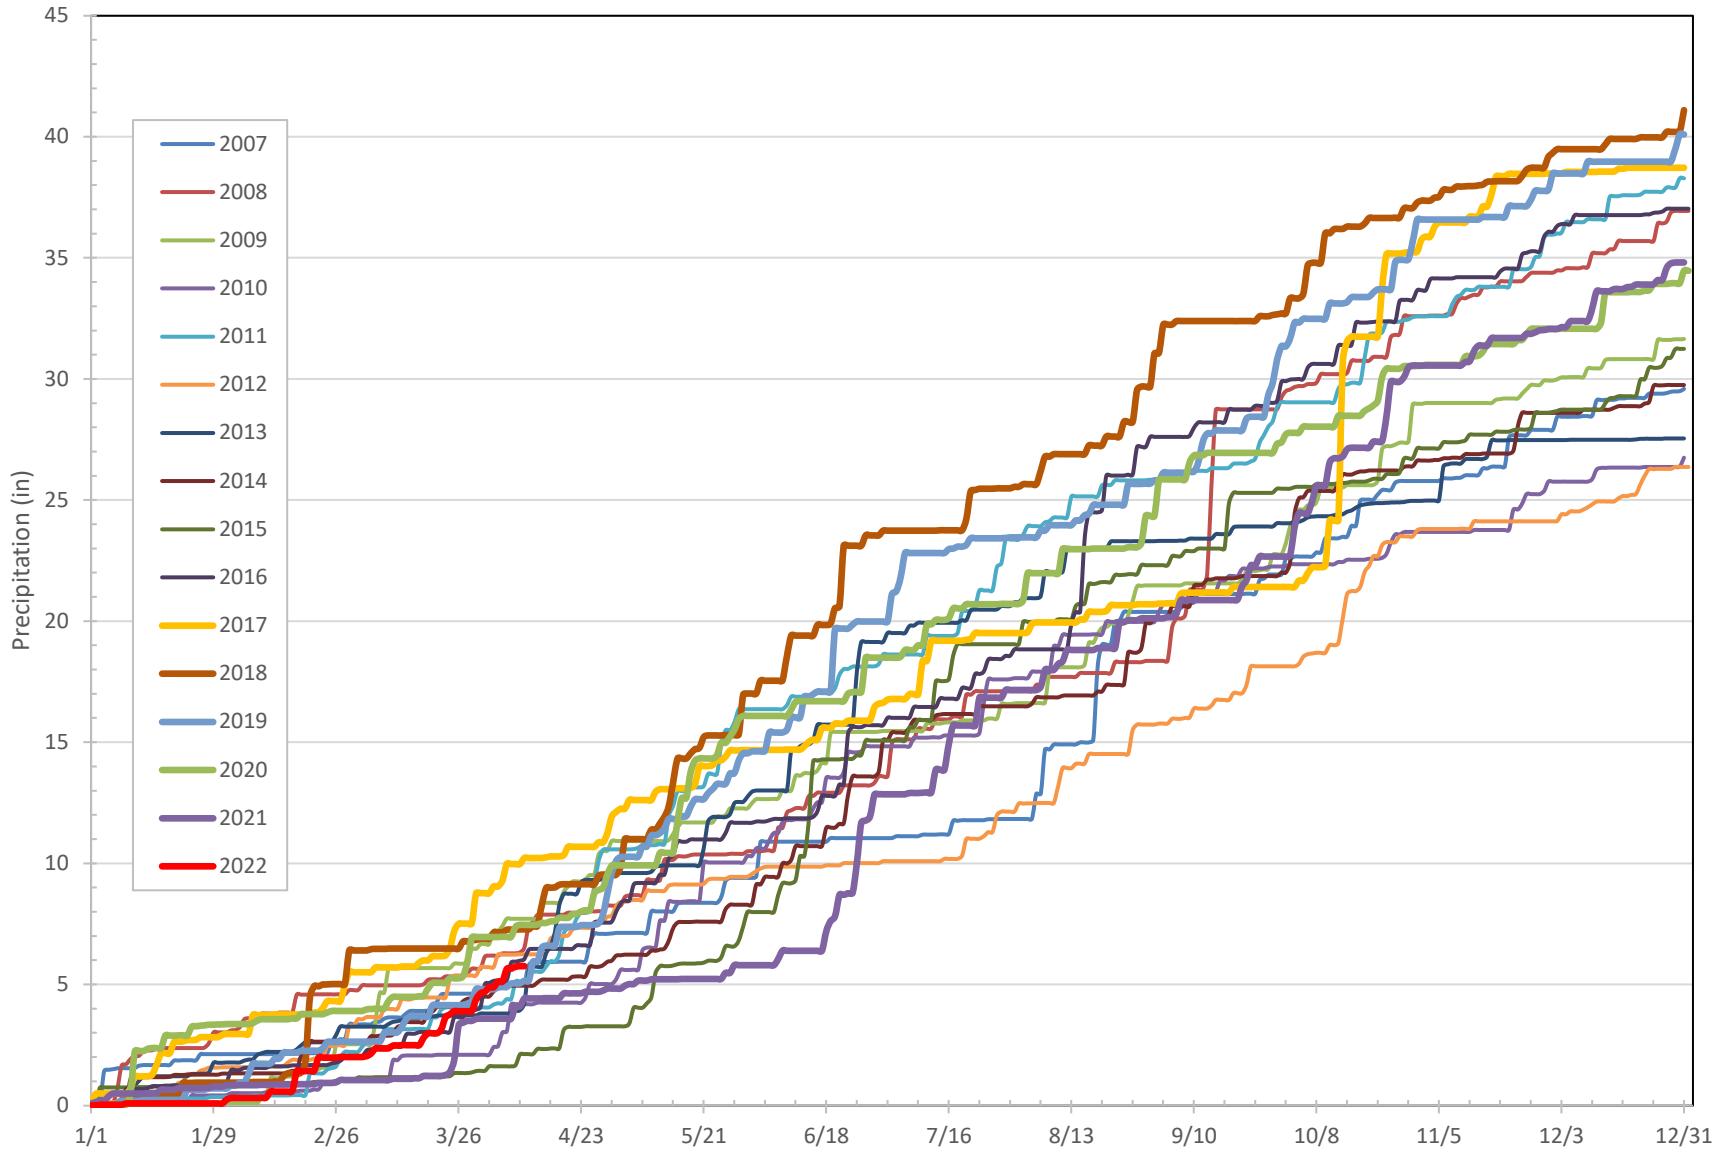

Charter Township of Texas Flood Study

Figure

Eagle Lake Monitoring Results through April 12, 2022

Charter Township of Texas Flood Study

Figure

Crooked Lake Monitoring Results through April 12, 2022

Charter Township of Texas Flood Study
 Figure
 Bass Lake Monitoring Results through April 12, 2022

Charter Township of Texas Flood Study

Figure

8th Street Monitoring Results through April 12, 2022

Charter Township of Texas Flood Study

Figure

12th Street Monitoring Results through April 12, 2022

Charter Township of Texas Flood Study
 Figure
 Al Sabo Monitoring Results through April 12, 2022

Texas Township Flood Mitigation

Average Rainfall vs Actual Rainfall - January 1, 2022 through April 12, 2022

Texas Township Flood Mitigation

Average Rainfall vs Actual Rainfall - January 1, 2014 through April 12, 2022

Charter Township of Texas Flood Study
Figure
Historic Cumulative Rainfall Data at Lawton, MI through April 12, 2022

Source: Enviro-weather

Historical Annual Rainfall in Lawton, MI
Figure
Historic Rainfall Data