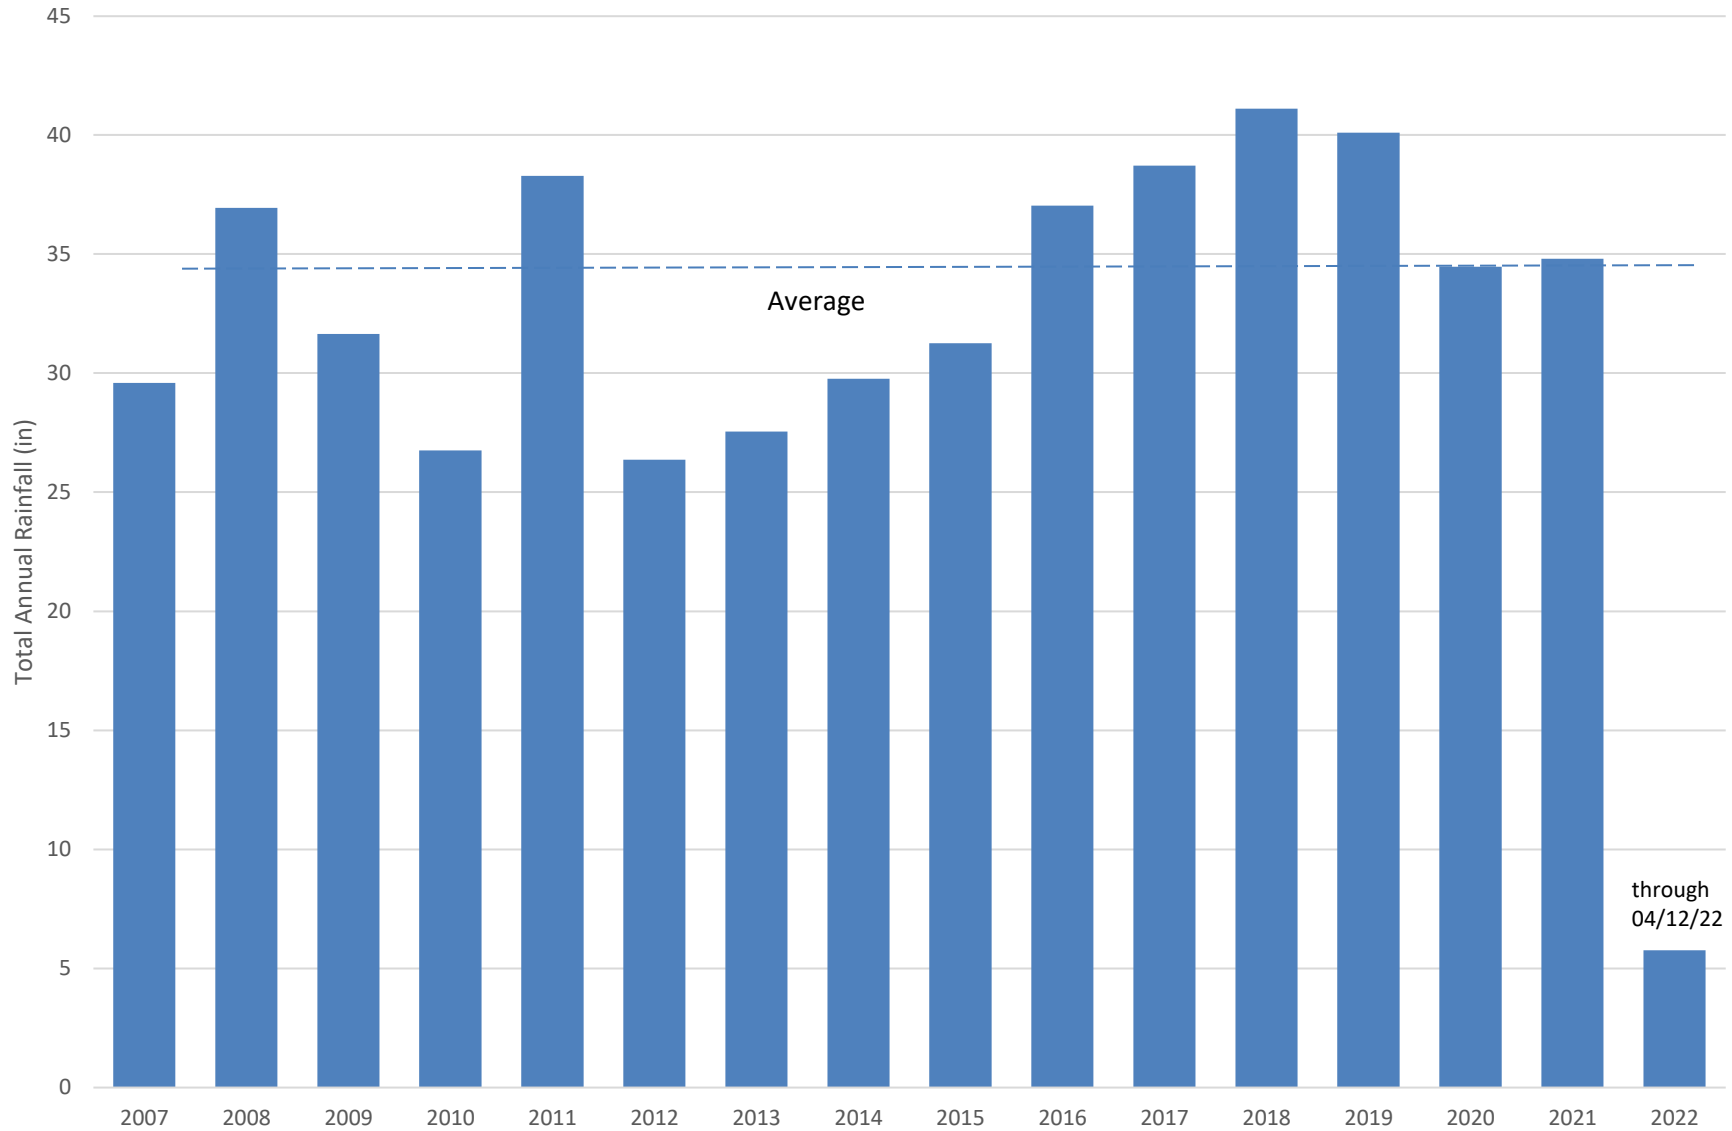

Historical Annual Rainfall in Lawton, MI
Figure
Historic Rainfall Data

Source: Enviro-weather