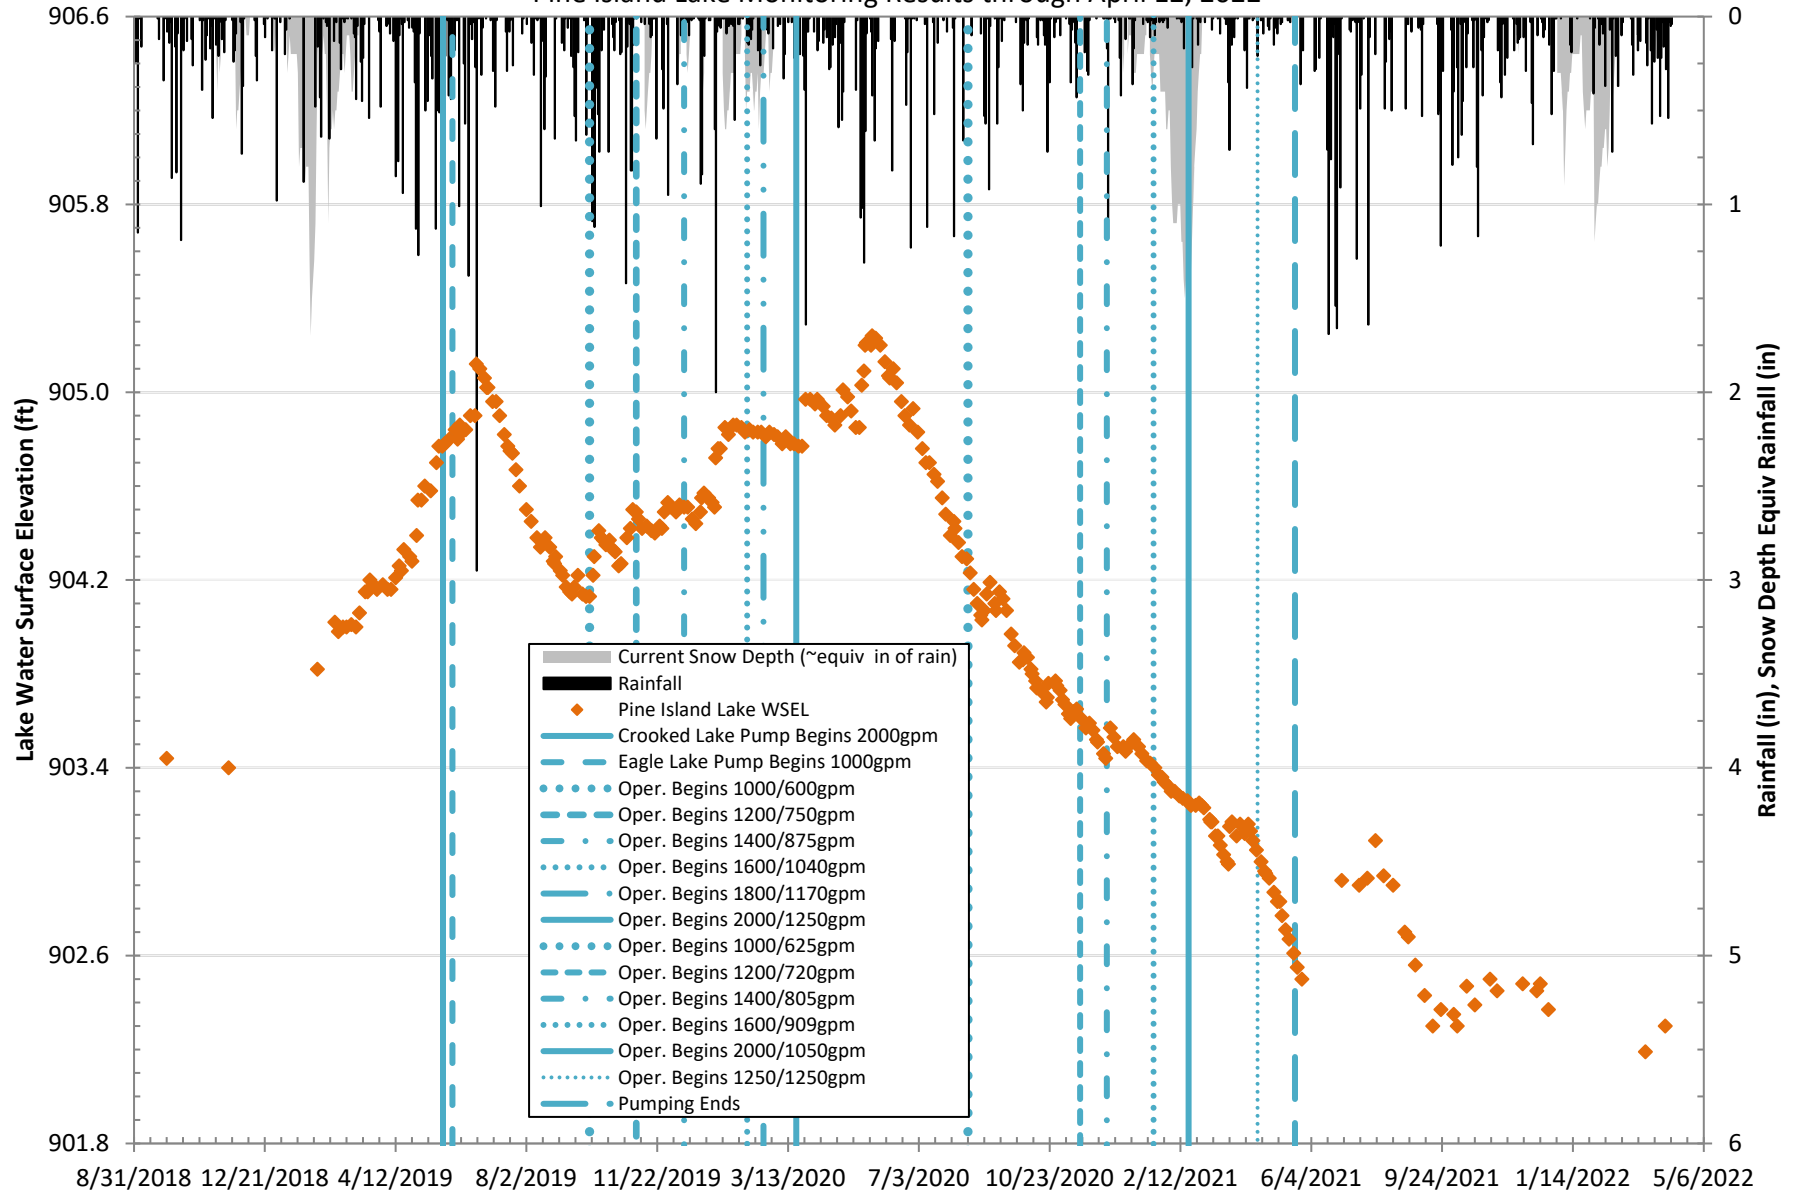

Charter Township of Texas Flood Study

Figure

Eagle Lake Monitoring Results through April 12, 2022

Charter Township of Texas Flood Study

Figure

Crooked Lake Monitoring Results through April 12, 2022

Charter Township of Texas Flood Study
 Figure
 Bass Lake Monitoring Results through April 12, 2022

Charter Township of Texas Flood Study
 Figure
 Pine Island Lake Monitoring Results through April 12, 2022

Charter Township of Texas Flood Study

Figure

Duck Lake Monitoring Results through April 12, 2022

Charter Township of Texas Flood Study
 Figure
 Pretty Lake Monitoring Results through April 12, 2022

Charter Township of Texas Flood Study

Figure

8th Street Monitoring Results through April 12, 2022

Charter Township of Texas Flood Study

Figure

12th Street Monitoring Results through April 12, 2022

Charter Township of Texas Flood Study
 Figure
 Al Sabo Monitoring Results through April 12, 2022

Charter Township of Texas Flood Study
Figure
Historic Cumulative Rainfall Data at Lawton, MI through April 12, 2022

Source: Enviro-weather

Historical Annual Rainfall in Lawton, MI
Figure
Historic Rainfall Data