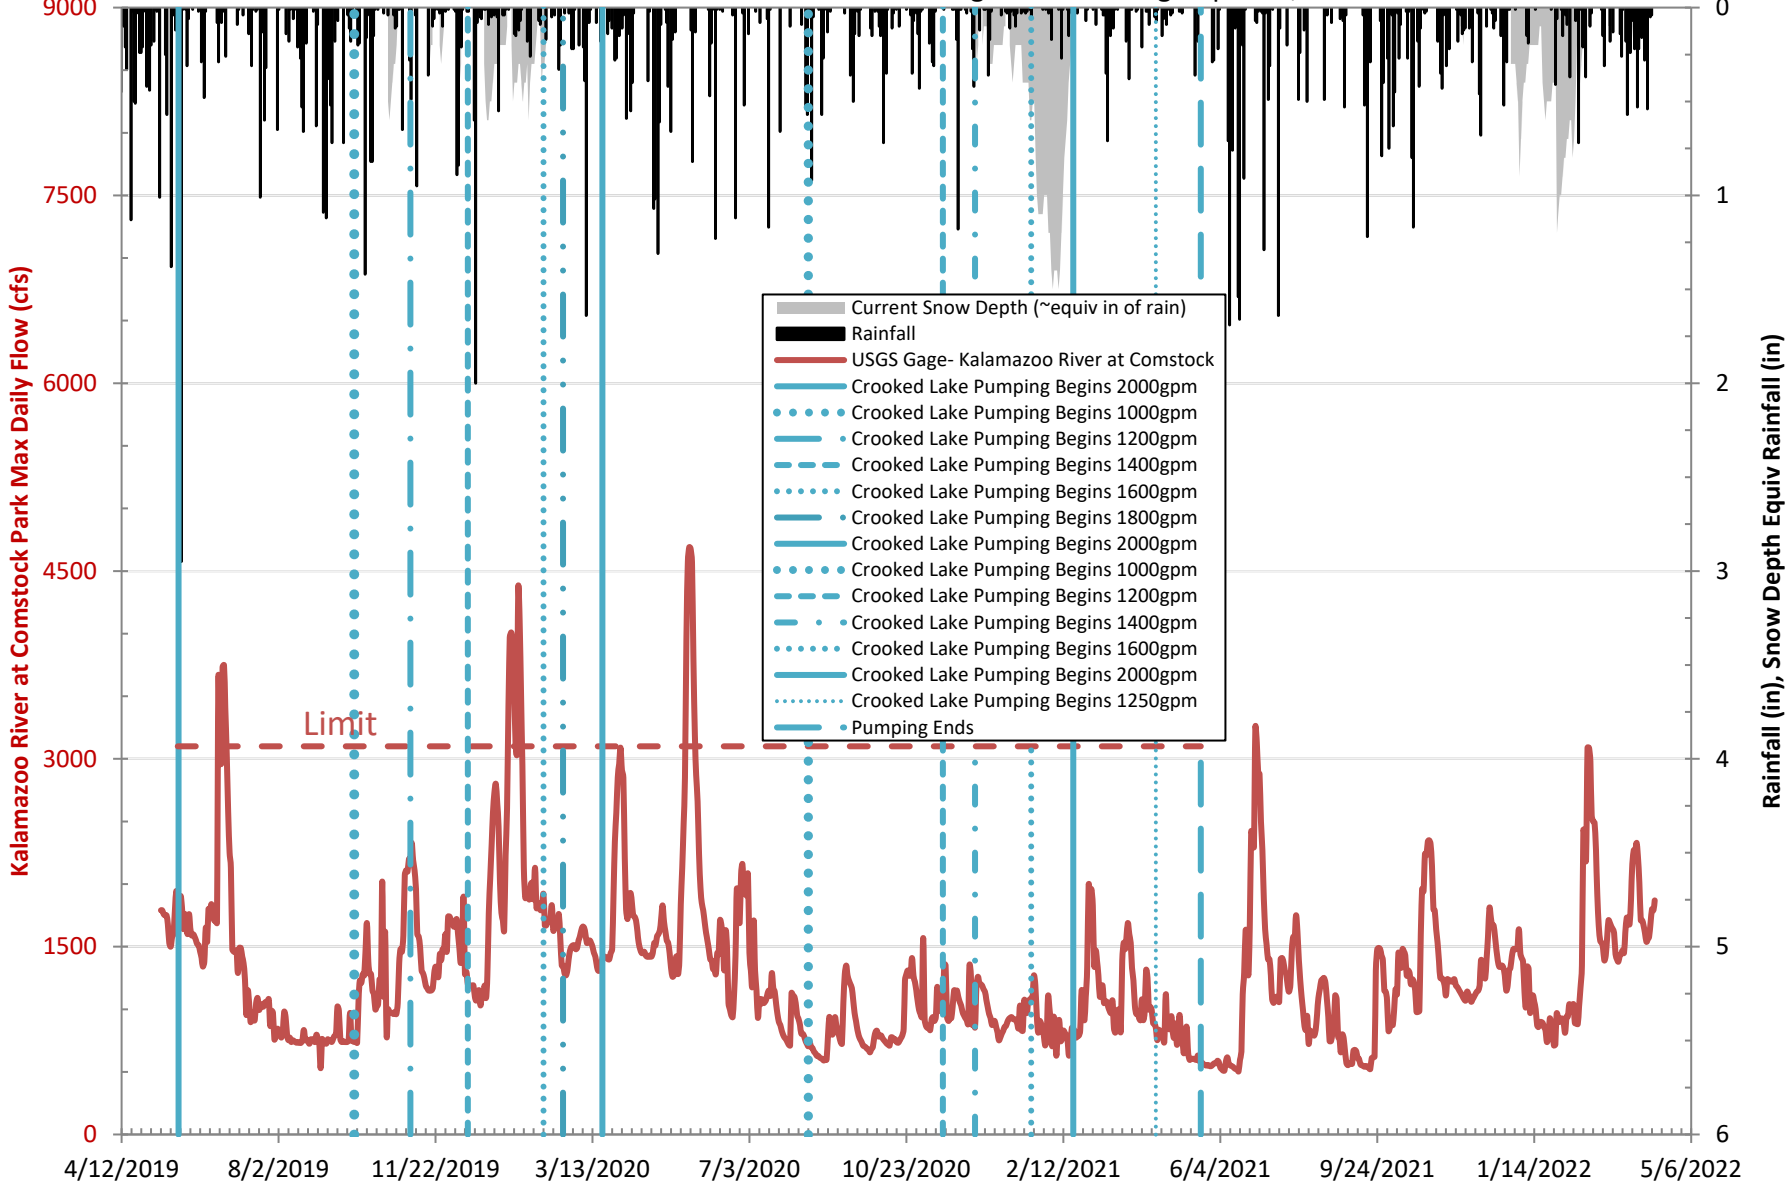

Charter Township of Texas Flood Study

Figure

USGS Kalamazoo River at Comstock Park Monitoring Results through April 12, 2022