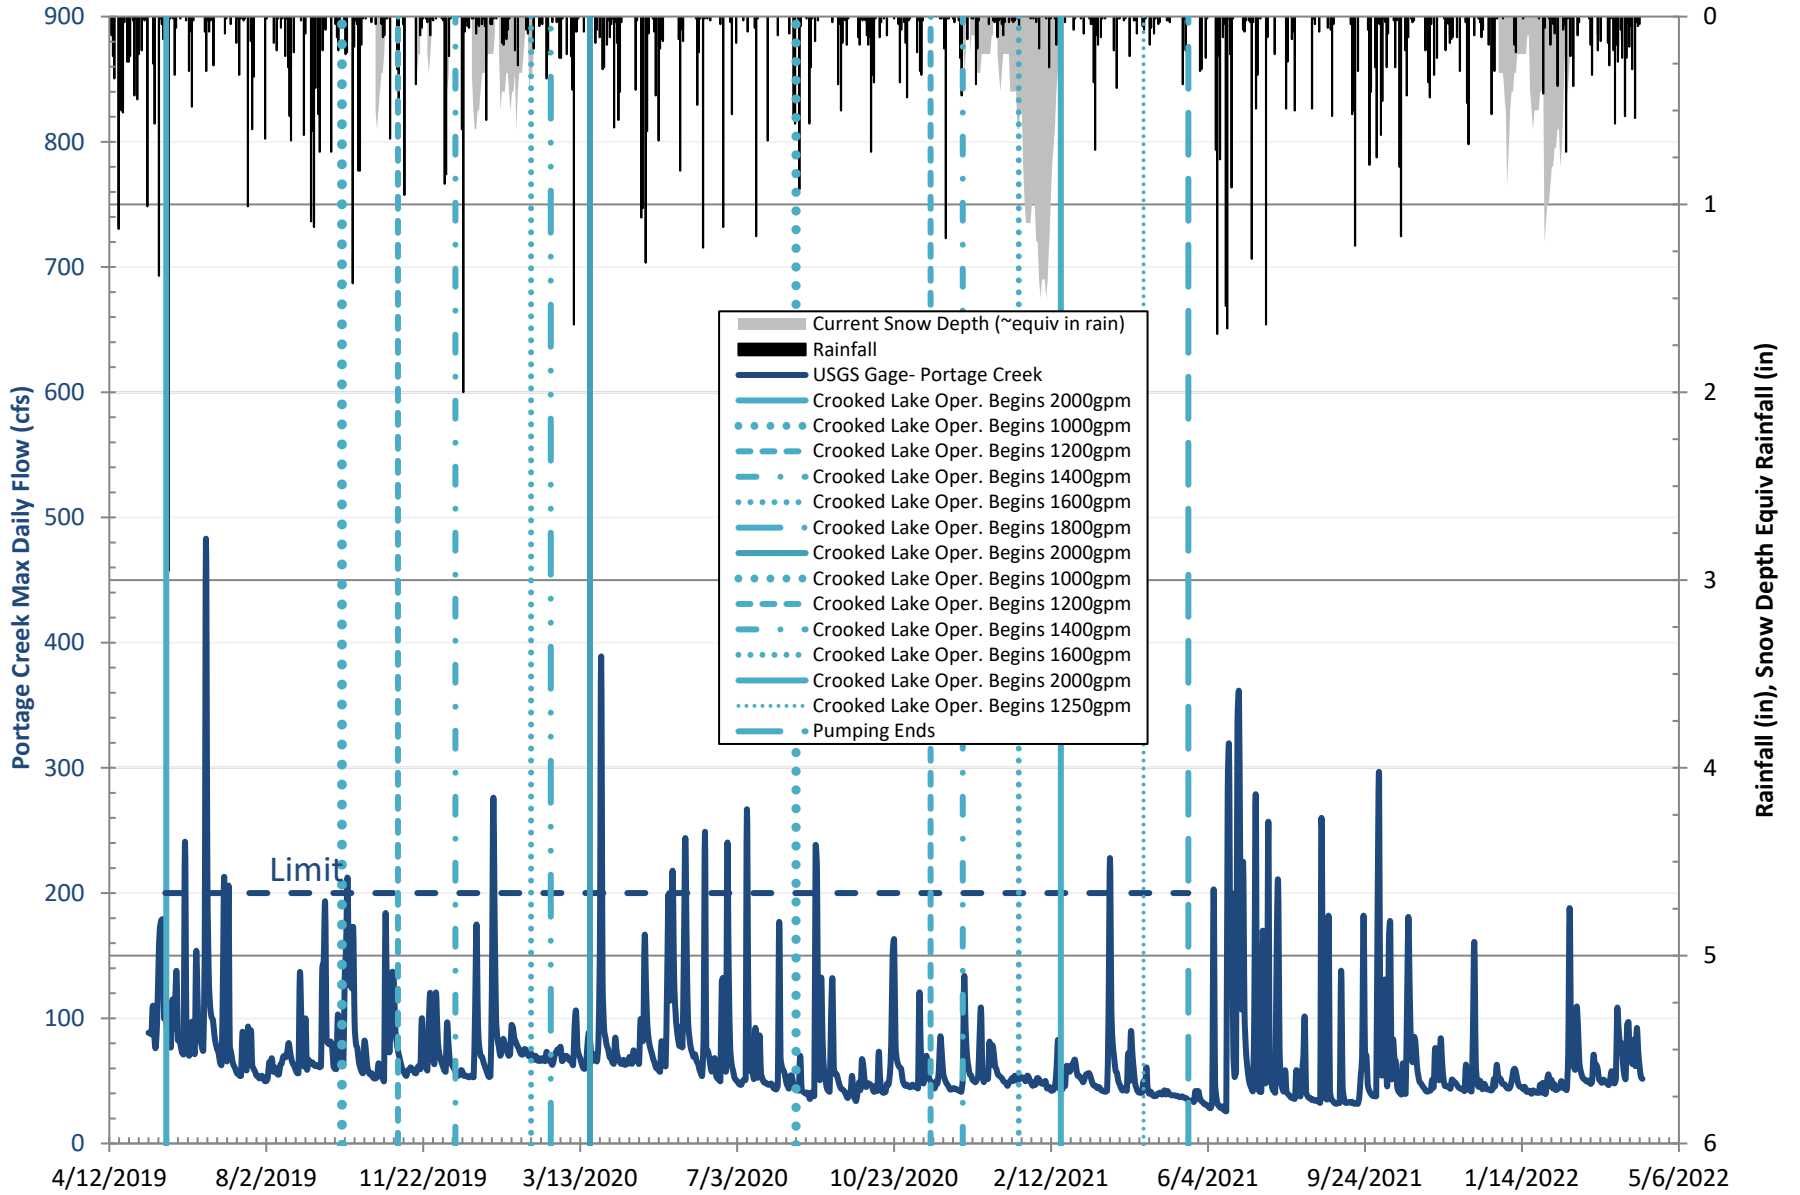

Charter Township of Texas Flood Study

Figure

Eagle Lake Monitoring Results through April 12, 2022

Charter Township of Texas Flood Study

Figure

Crooked Lake Monitoring Results through April 12, 2022

Charter Township of Texas Flood Study
 Figure
 Bass Lake Monitoring Results through April 12, 2022

Charter Township of Texas Flood Study
 Figure
 Pine Island Lake Monitoring Results through April 12, 2022

Charter Township of Texas Flood Study

Figure

Duck Lake Monitoring Results through April 12, 2022

Charter Township of Texas Flood Study
 Figure
 Pretty Lake Monitoring Results through April 12, 2022

Charter Township of Texas Flood Study

Figure

8th Street Monitoring Results through April 12, 2022

Charter Township of Texas Flood Study

Figure

12th Street Monitoring Results through April 12, 2022

Charter Township of Texas Flood Study
 Figure
 Al Sabo Monitoring Results through April 12, 2022

Charter Township of Texas Flood Study

Figure

Sun Valley Monitoring Results through April 12, 2022

Charter Township of Texas Flood Study
 Figure
 USGS Portage Creek Monitoring Results through April 12, 2022