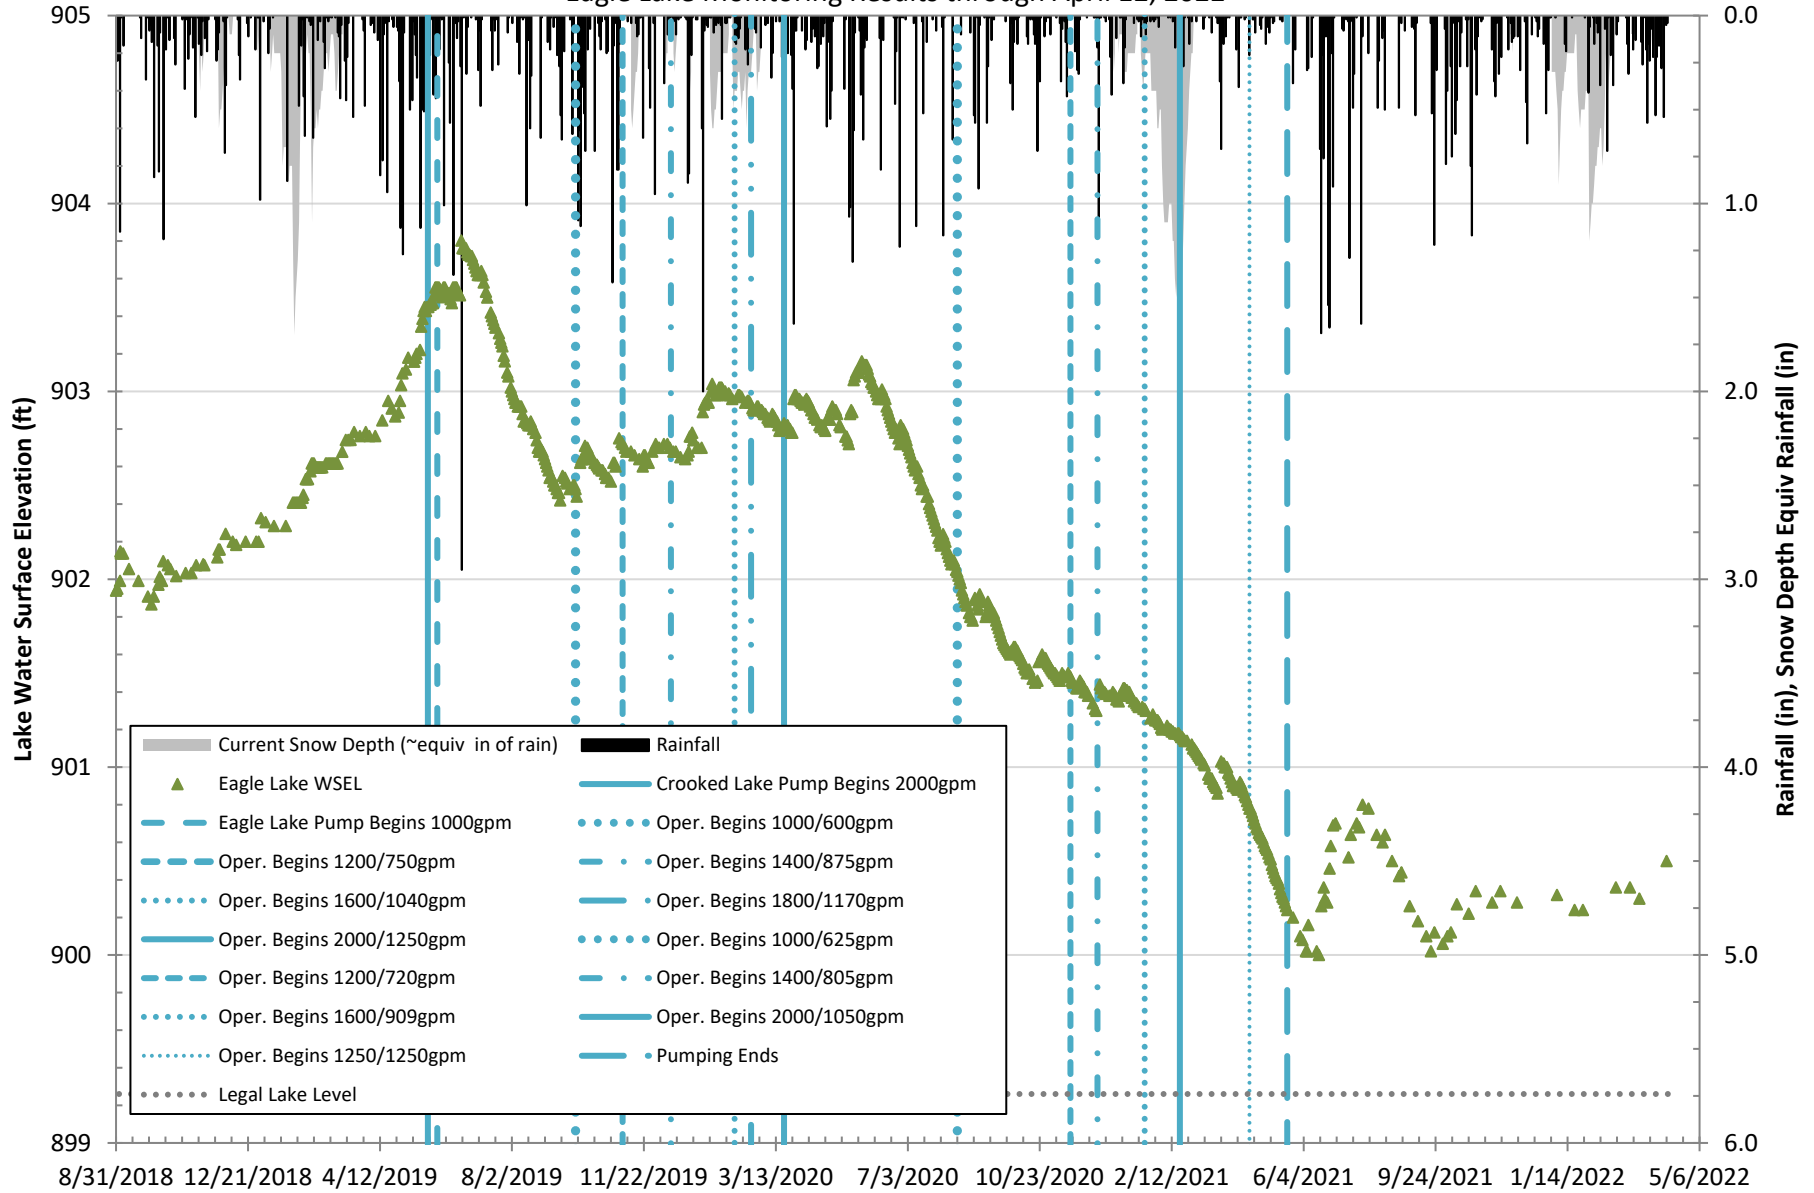

Charter Township of Texas Flood Study

Figure

Eagle Lake Monitoring Results through April 12, 2022

Charter Township of Texas Flood Study

Figure

Crooked Lake Monitoring Results through April 12, 2022

Charter Township of Texas Flood Study
 Figure
 Bass Lake Monitoring Results through April 12, 2022

Charter Township of Texas Flood Study
 Figure
 Pine Island Lake Monitoring Results through April 12, 2022

Charter Township of Texas Flood Study

Figure

Duck Lake Monitoring Results through April 12, 2022

Charter Township of Texas Flood Study
 Figure
 Pretty Lake Monitoring Results through April 12, 2022

Charter Township of Texas Flood Study

Figure

8th Street Monitoring Results through April 12, 2022

Charter Township of Texas Flood Study

Figure

12th Street Monitoring Results through April 12, 2022

Charter Township of Texas Flood Study
 Figure
 Al Sabo Monitoring Results through April 12, 2022

Texas Township Flood Mitigation

Average Rainfall vs Actual Rainfall - January 1, 2022 through April 12, 2022

Texas Township Flood Mitigation

Average Rainfall vs Actual Rainfall - January 1, 2014 through April 12, 2022