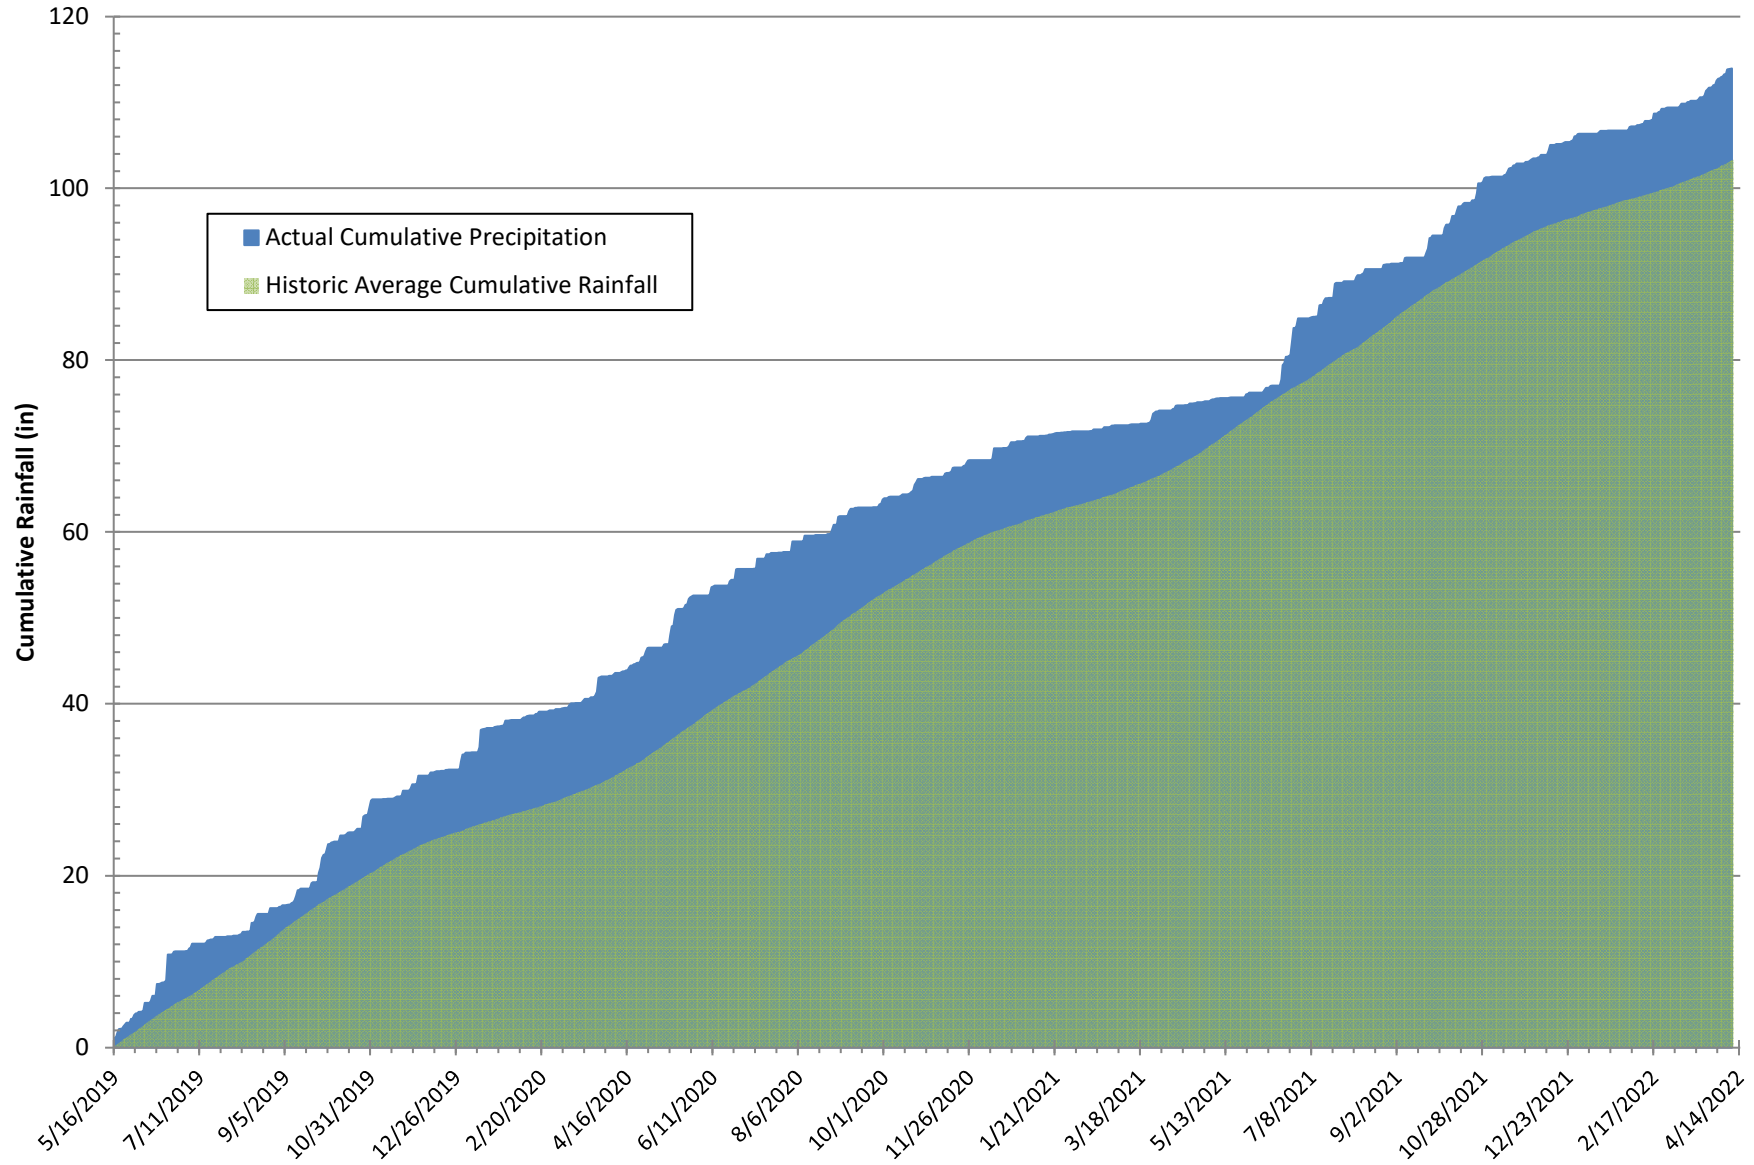

Charter Township of Texas Flood Study

Figure

USGS Kalamazoo River at Comstock Park Monitoring Results through April 12, 2022

Texas Township Flood Mitigation

Average Rainfall vs Actual Rainfall from May 16, 2019 through April 12, 2022

Texas Township Flood Mitigation

Average Rainfall vs Actual Rainfall - January 1, 2022 through April 12, 2022

Texas Township Flood Mitigation

Average Rainfall vs Actual Rainfall - January 1, 2014 through April 12, 2022