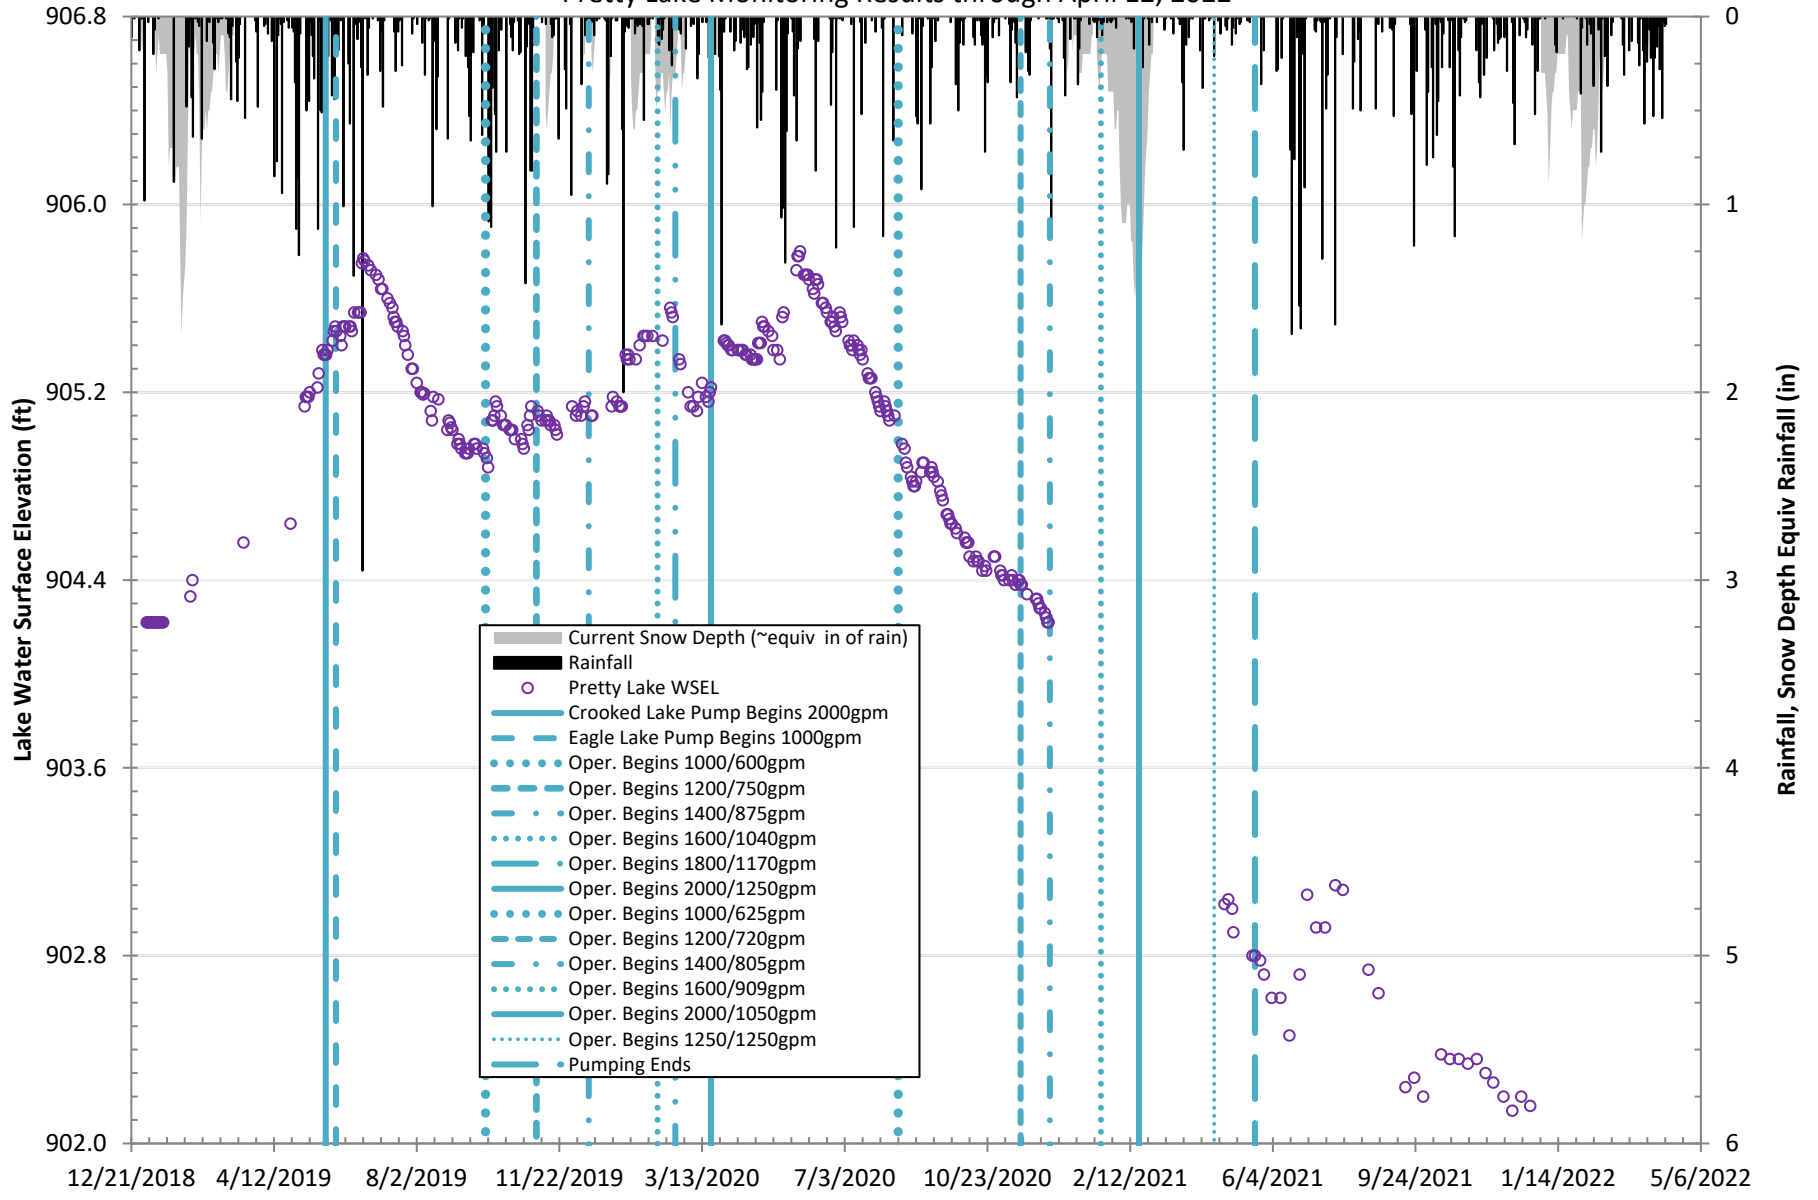

Charter Township of Texas Flood Study

Figure

Eagle Lake Monitoring Results through April 12, 2022

Charter Township of Texas Flood Study

Figure

Crooked Lake Monitoring Results through April 12, 2022

Charter Township of Texas Flood Study
 Figure
 Bass Lake Monitoring Results through April 12, 2022

Charter Township of Texas Flood Study
 Figure
 Pine Island Lake Monitoring Results through April 12, 2022

Charter Township of Texas Flood Study

Figure

Duck Lake Monitoring Results through April 12, 2022

Charter Township of Texas Flood Study
 Figure
 Pretty Lake Monitoring Results through April 12, 2022

Charter Township of Texas Flood Study

Figure

8th Street Monitoring Results through April 12, 2022

Charter Township of Texas Flood Study

Figure

12th Street Monitoring Results through April 12, 2022

Charter Township of Texas Flood Study
 Figure
 Al Sabo Monitoring Results through April 12, 2022

Texas Township Flood Mitigation

Average Rainfall vs Actual Rainfall - January 1, 2022 through April 12, 2022

Texas Township Flood Mitigation

Average Rainfall vs Actual Rainfall - January 1, 2014 through April 12, 2022