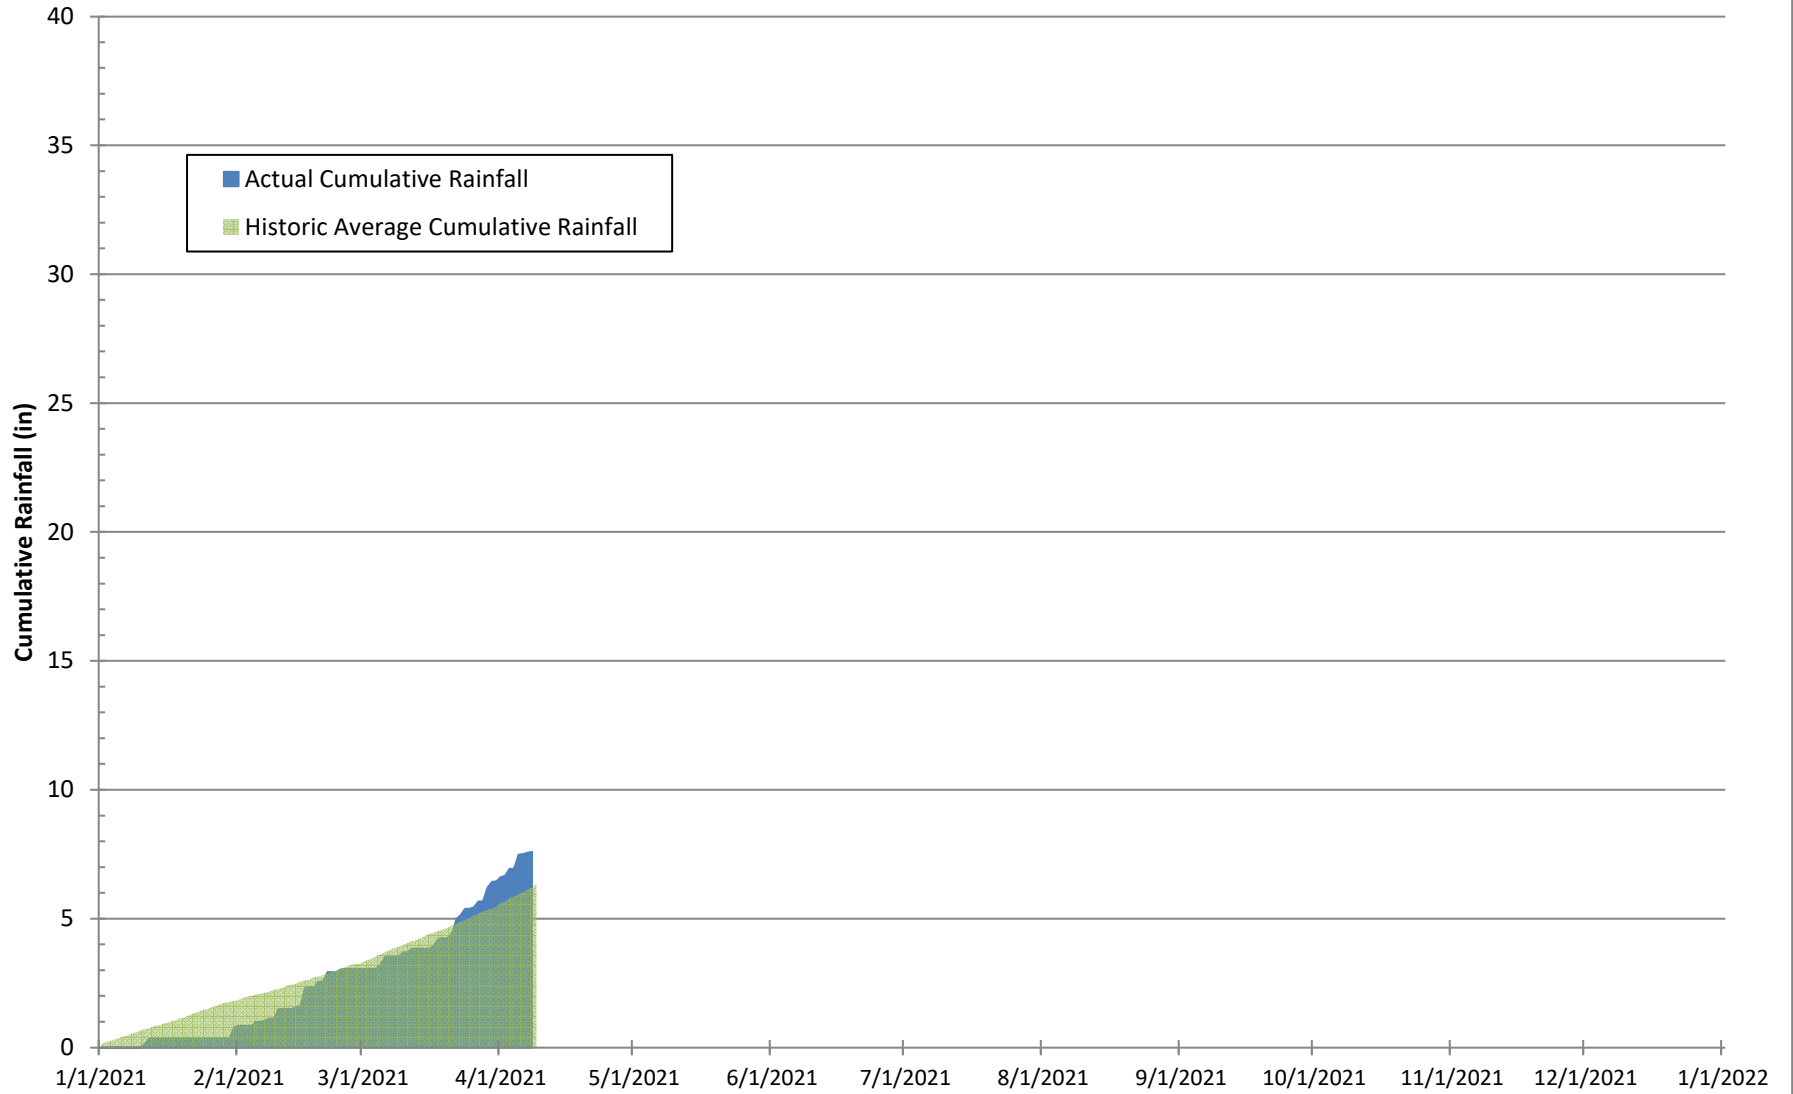

Texas Township Flood Mitigation

Average Rainfall vs Actual Rainfall - January 1, 2022 through April 12, 2022