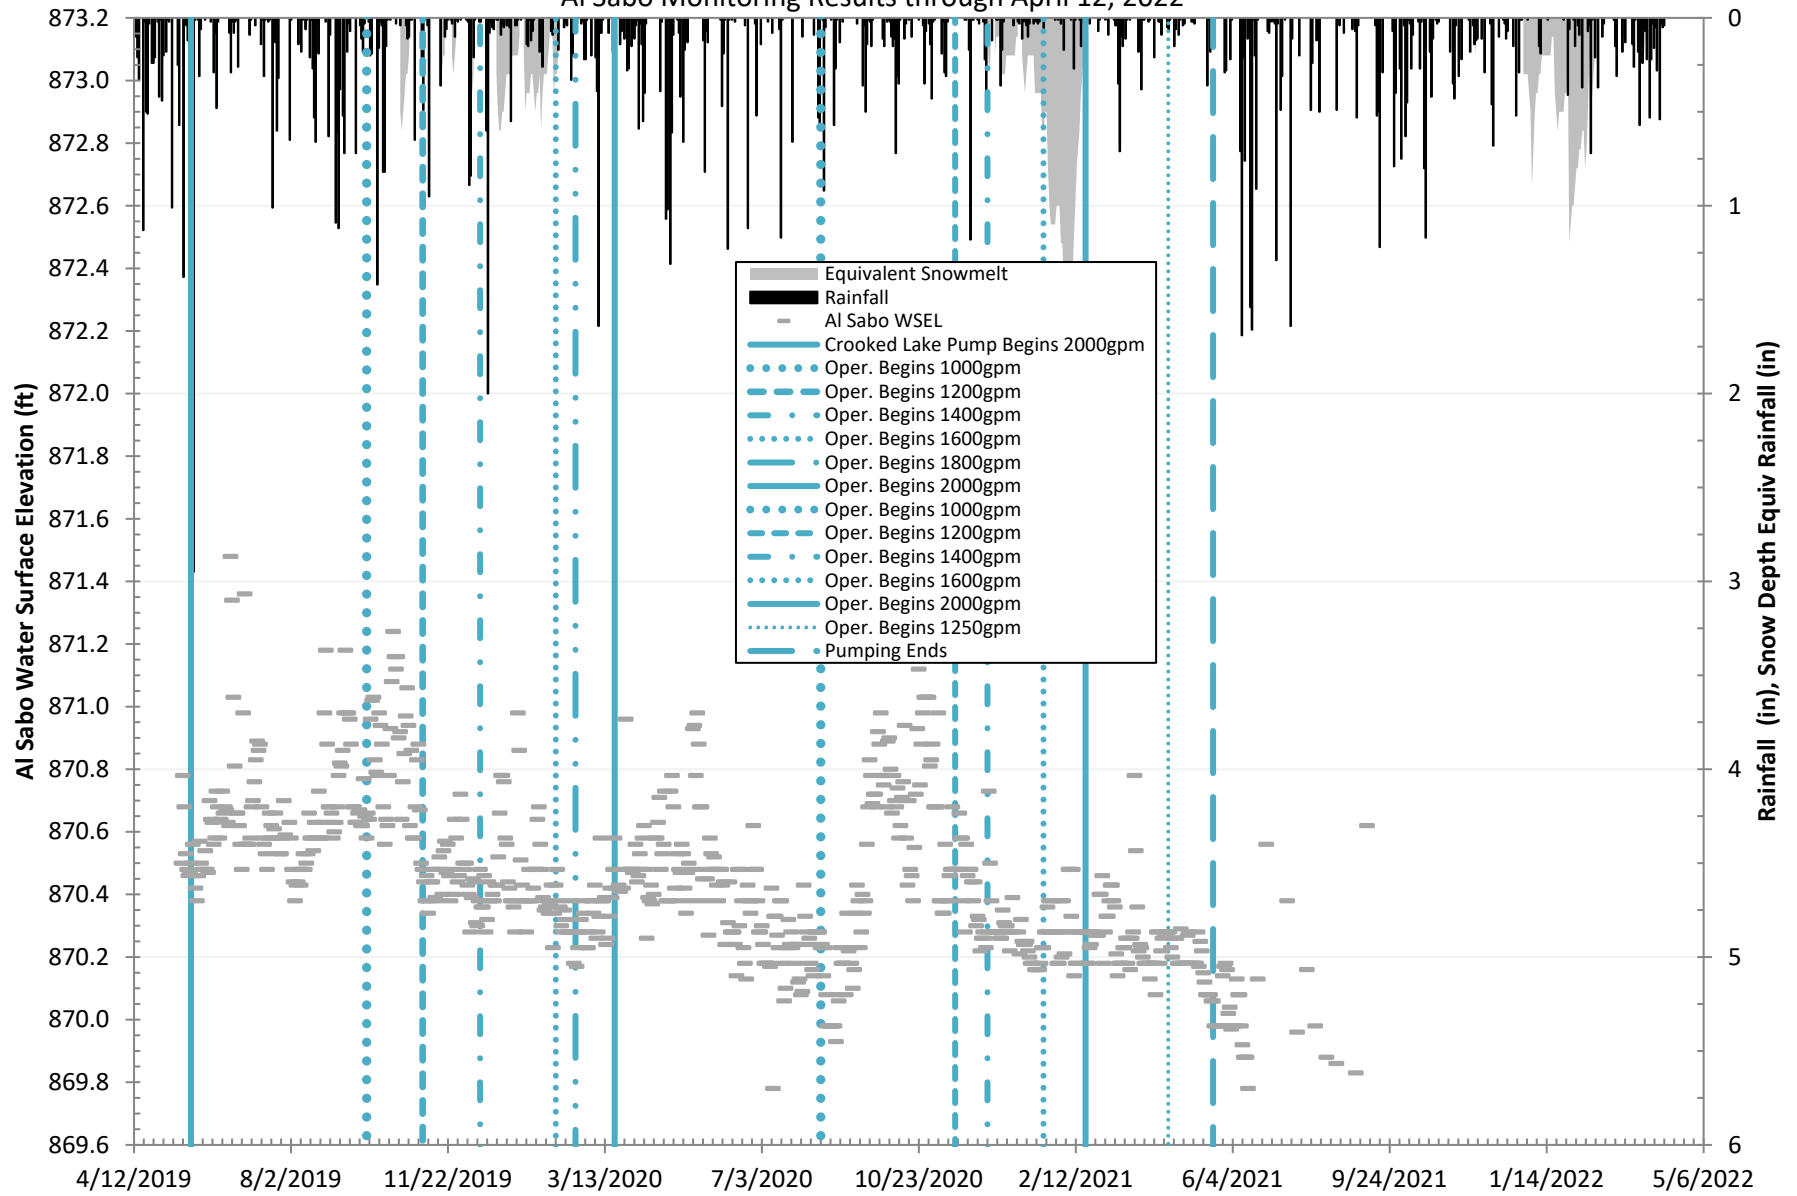

Charter Township of Texas Flood Study

Figure

Eagle Lake Monitoring Results through April 12, 2022

Charter Township of Texas Flood Study

Figure

Crooked Lake Monitoring Results through April 12, 2022

Charter Township of Texas Flood Study
 Figure
 Bass Lake Monitoring Results through April 12, 2022

Charter Township of Texas Flood Study
 Figure
 Pine Island Lake Monitoring Results through April 12, 2022

Charter Township of Texas Flood Study

Figure

Duck Lake Monitoring Results through April 12, 2022

Charter Township of Texas Flood Study
 Figure
 Pretty Lake Monitoring Results through April 12, 2022

Charter Township of Texas Flood Study

Figure

8th Street Monitoring Results through April 12, 2022

Charter Township of Texas Flood Study

Figure

12th Street Monitoring Results through April 12, 2022

Charter Township of Texas Flood Study
 Figure
 Al Sabo Monitoring Results through April 12, 2022

Charter Township of Texas Flood Study

Figure

Sun Valley Monitoring Results through April 12, 2022

Charter Township of Texas Flood Study
 Figure
 USGS Portage Creek Monitoring Results through April 12, 2022