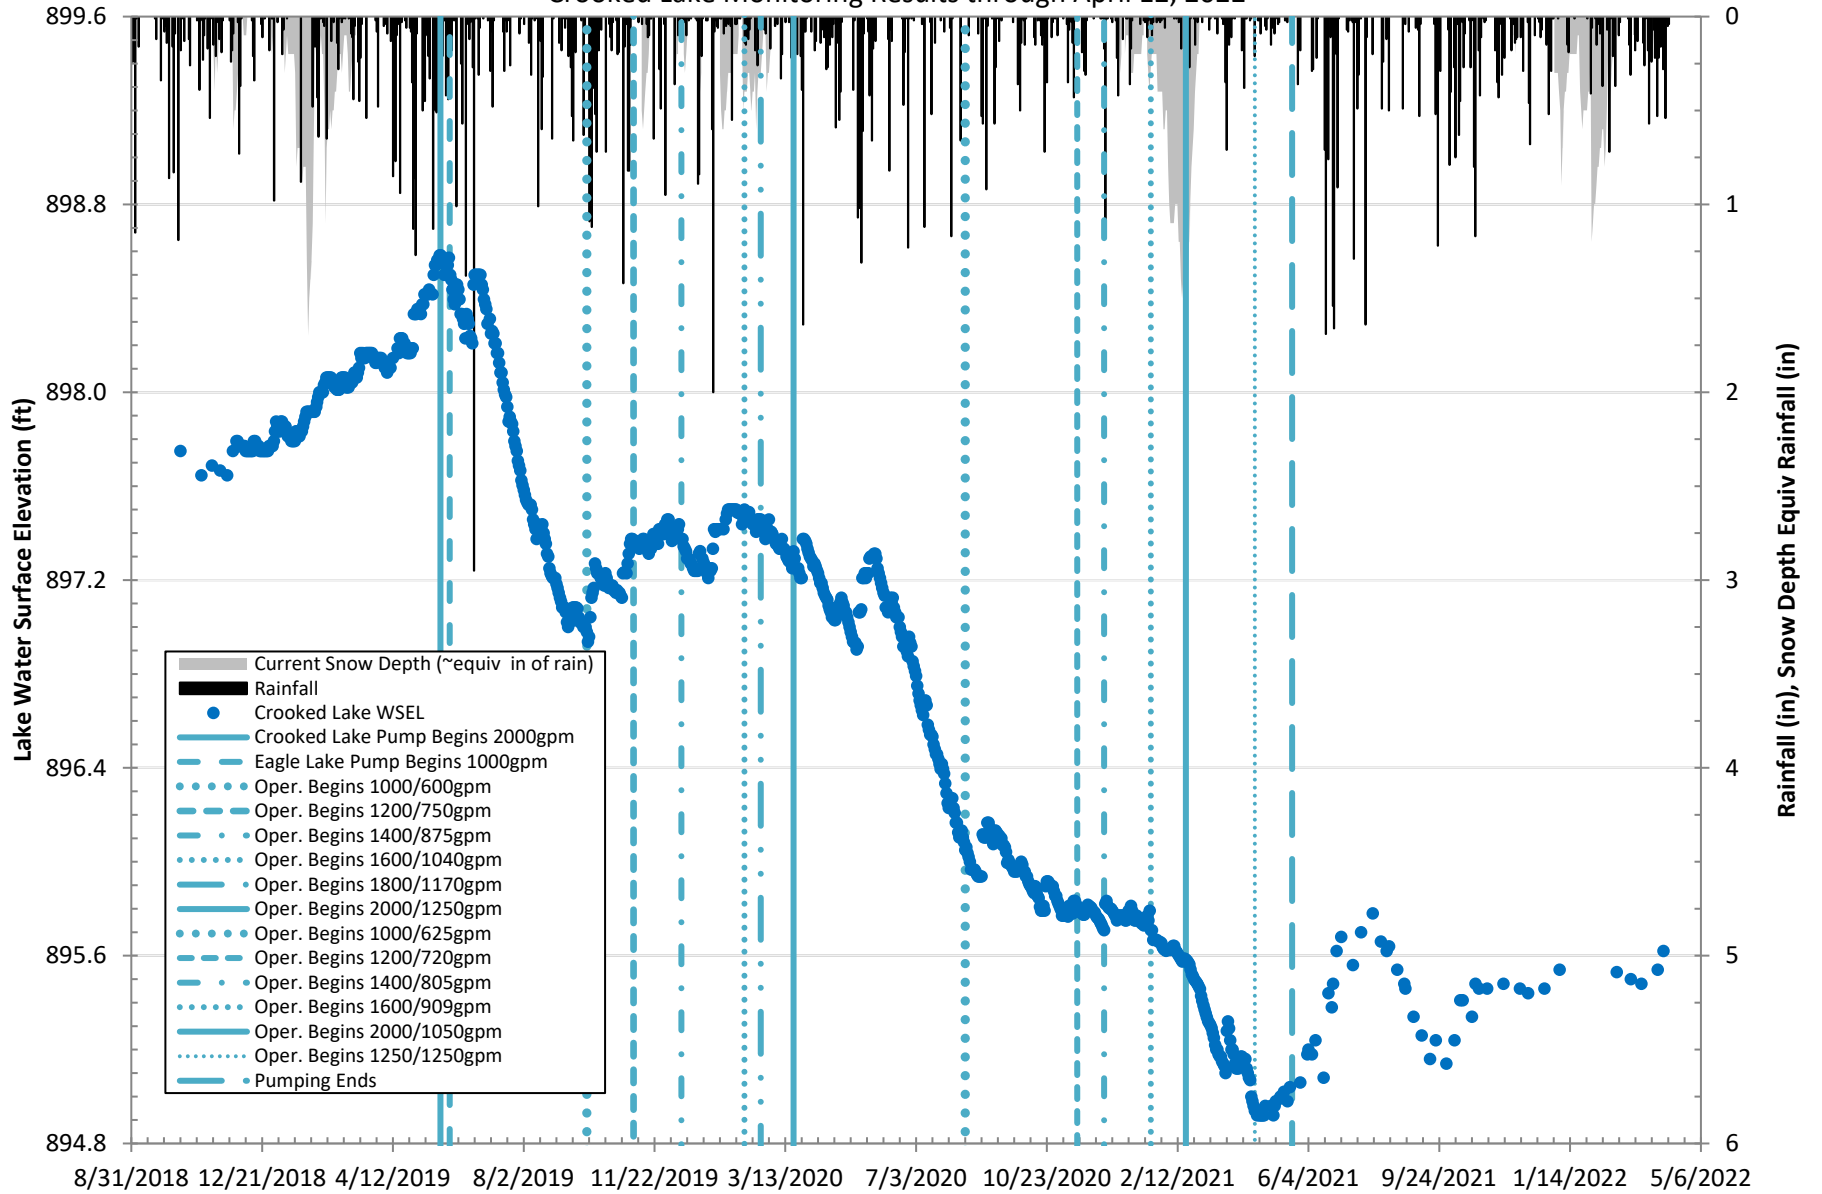

Charter Township of Texas Flood Study

Figure

Eagle Lake Monitoring Results through April 12, 2022

Charter Township of Texas Flood Study

Figure

Crooked Lake Monitoring Results through April 12, 2022

Charter Township of Texas Flood Study
 Figure
 Bass Lake Monitoring Results through April 12, 2022

Charter Township of Texas Flood Study
 Figure
 Pine Island Lake Monitoring Results through April 12, 2022

Charter Township of Texas Flood Study

Figure

Duck Lake Monitoring Results through April 12, 2022

Charter Township of Texas Flood Study
 Figure
 Pretty Lake Monitoring Results through April 12, 2022

Charter Township of Texas Flood Study

Figure

8th Street Monitoring Results through April 12, 2022

Charter Township of Texas Flood Study

Figure

12th Street Monitoring Results through April 12, 2022

Charter Township of Texas Flood Study
 Figure
 Al Sabo Monitoring Results through April 12, 2022

Charter Township of Texas Flood Study
Figure
Historic Cumulative Rainfall Data at Lawton, MI through April 12, 2022

Source: Enviro-weather

Historical Annual Rainfall in Lawton, MI
Figure
Historic Rainfall Data