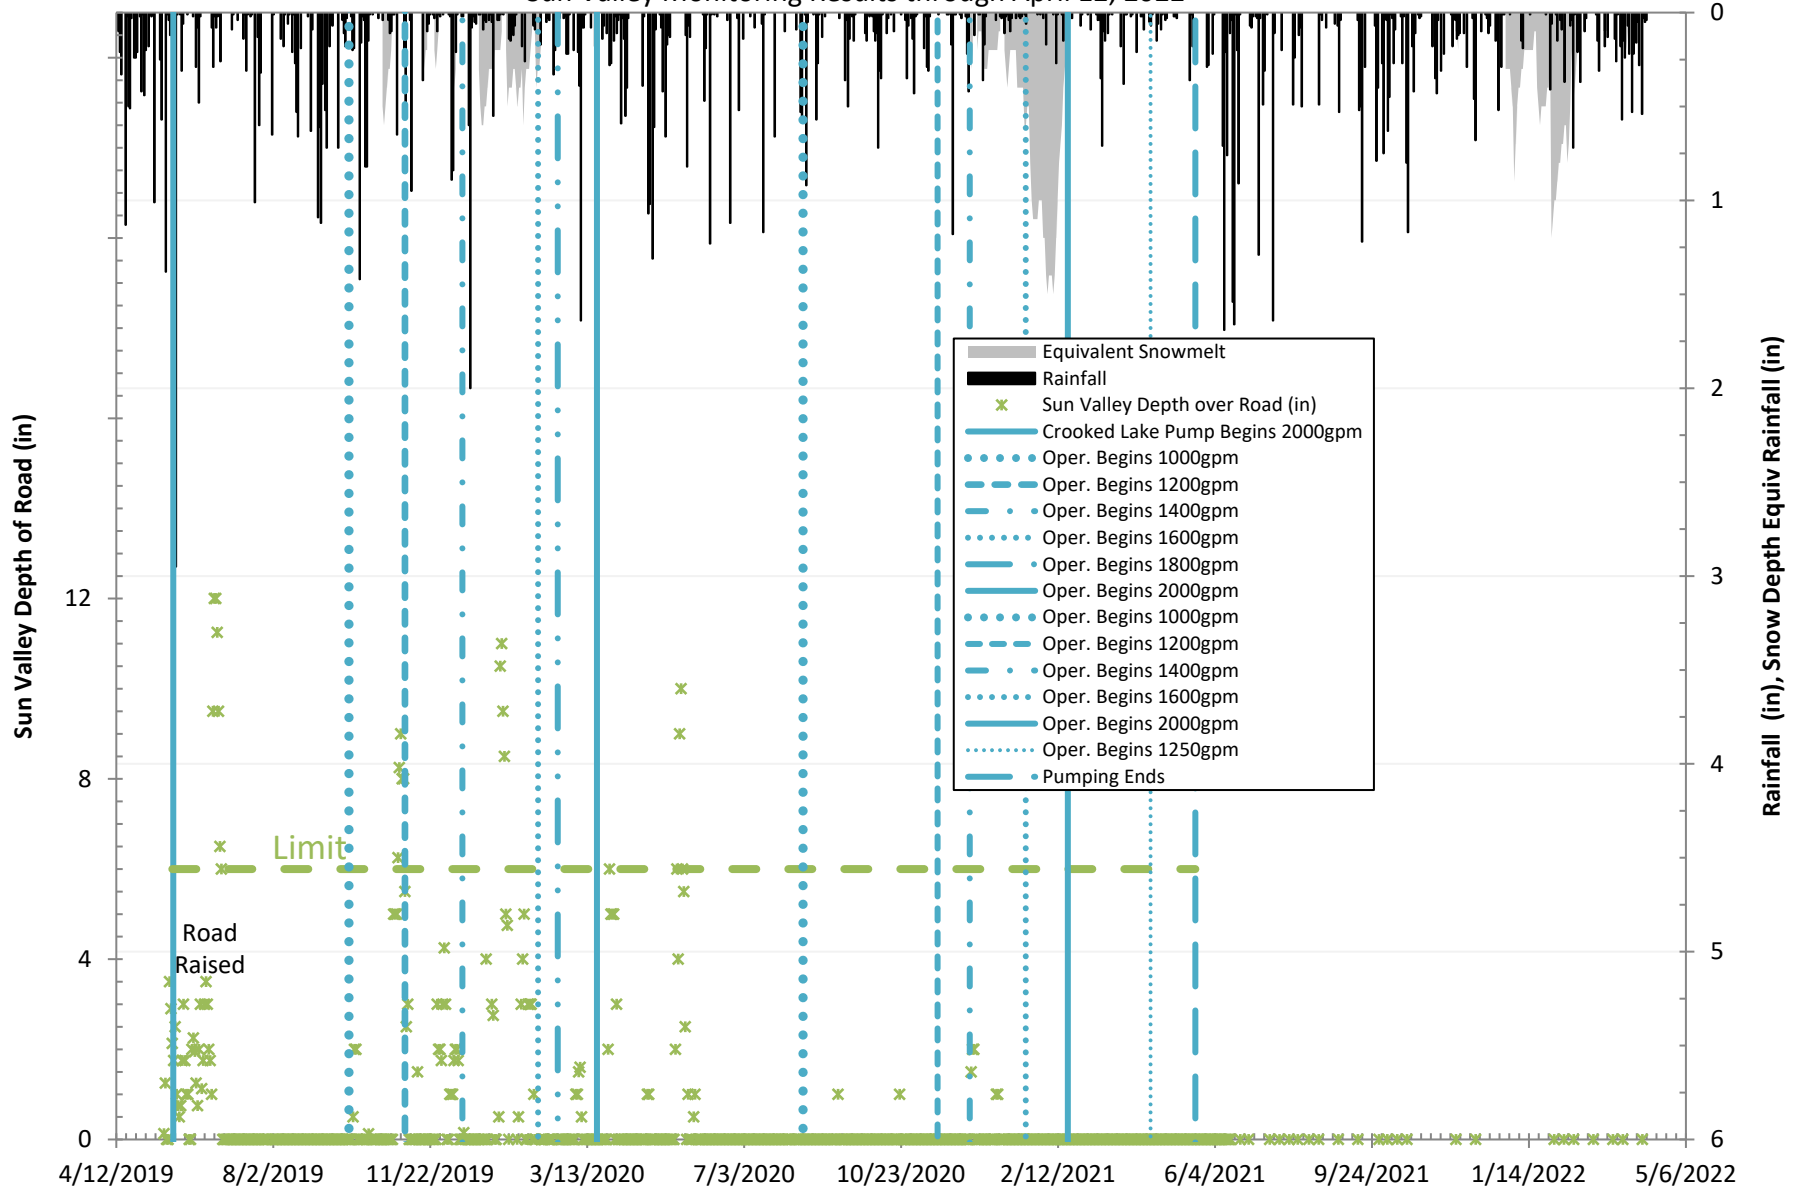

Charter Township of Texas Flood Study

Figure

Eagle Lake Monitoring Results through April 12, 2022

Charter Township of Texas Flood Study

Figure

Crooked Lake Monitoring Results through April 12, 2022

Charter Township of Texas Flood Study
 Figure
 Bass Lake Monitoring Results through April 12, 2022

Charter Township of Texas Flood Study
 Figure
 Pine Island Lake Monitoring Results through April 12, 2022

Charter Township of Texas Flood Study

Figure

Duck Lake Monitoring Results through April 12, 2022

Charter Township of Texas Flood Study
 Figure
 Pretty Lake Monitoring Results through April 12, 2022

Charter Township of Texas Flood Study

Figure

8th Street Monitoring Results through April 12, 2022

Charter Township of Texas Flood Study

Figure

12th Street Monitoring Results through April 12, 2022

Charter Township of Texas Flood Study
 Figure
 Al Sabo Monitoring Results through April 12, 2022

Charter Township of Texas Flood Study

Figure

Sun Valley Monitoring Results through April 12, 2022

Charter Township of Texas Flood Study
 Figure
 USGS Portage Creek Monitoring Results through April 12, 2022