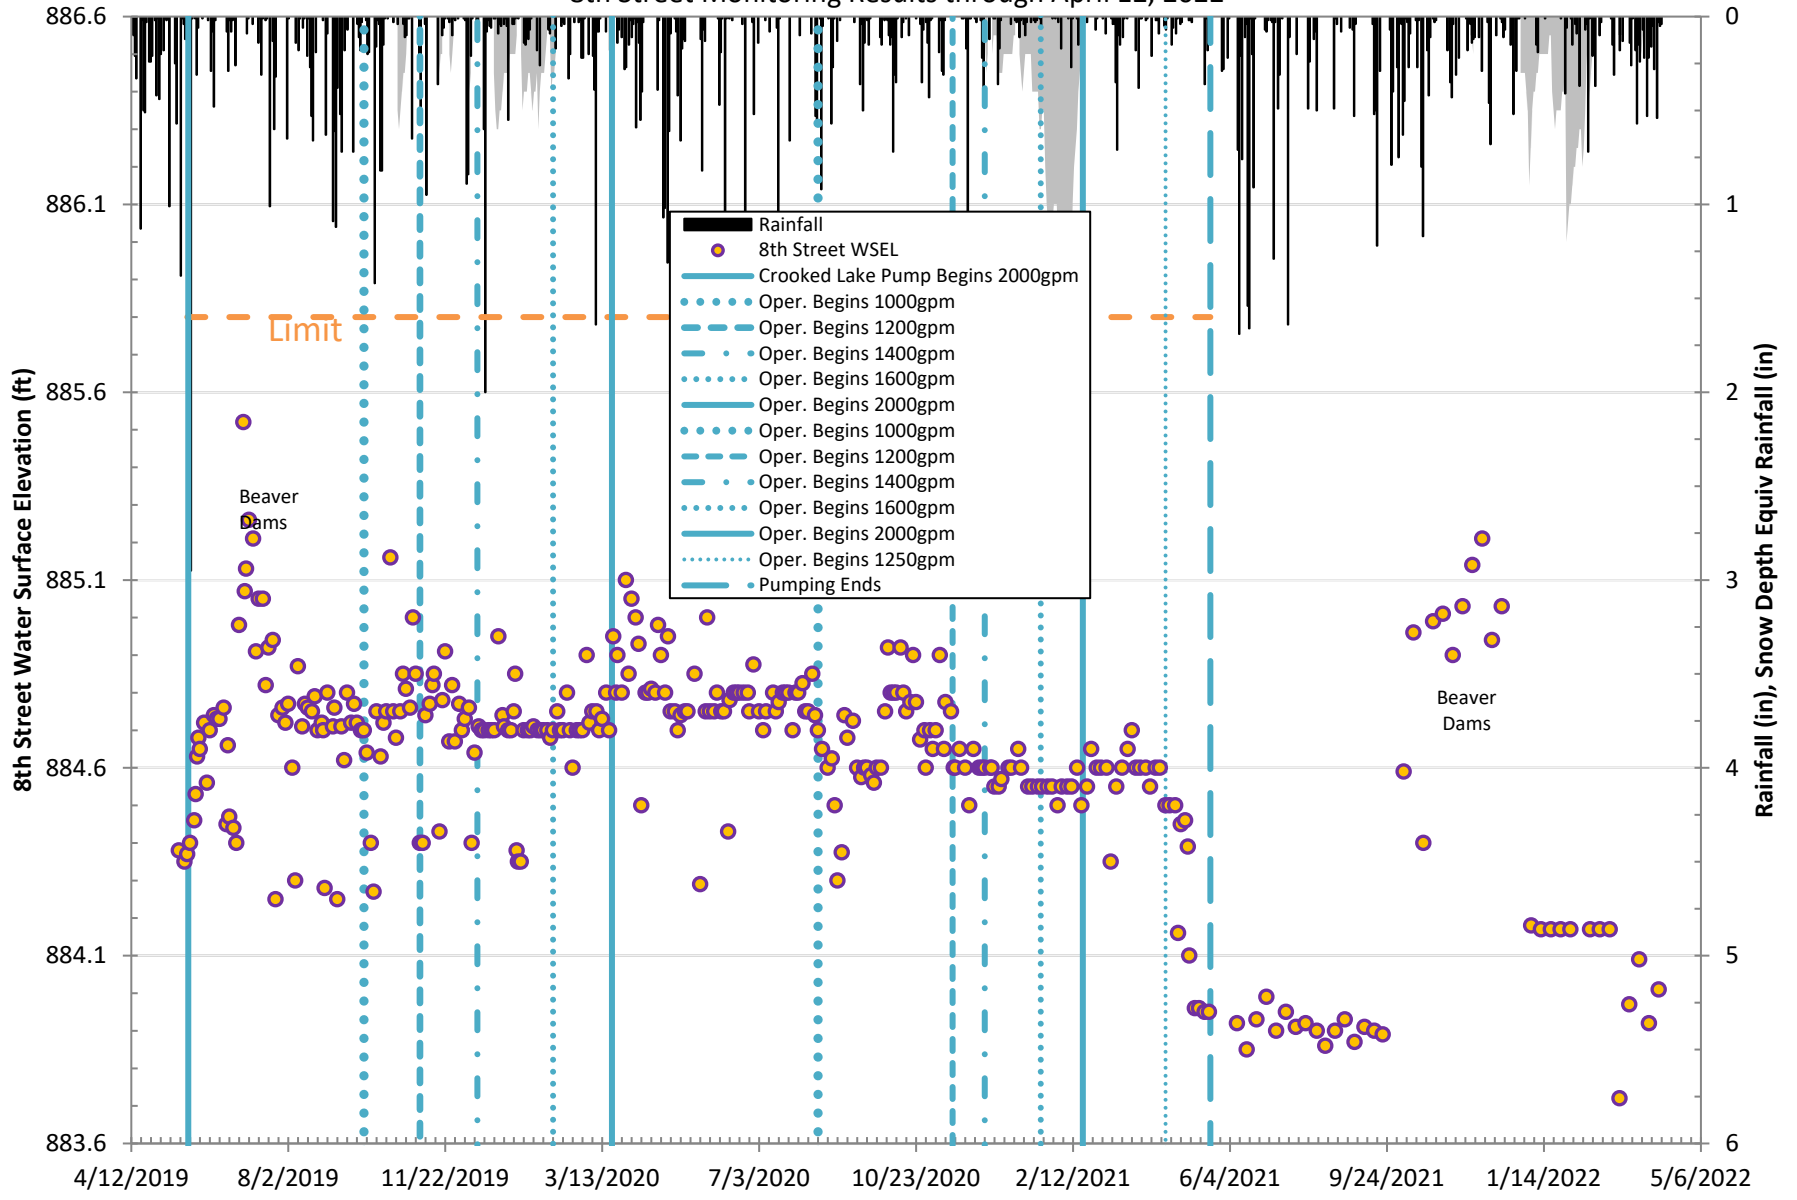

Charter Township of Texas Flood Study

Figure

Eagle Lake Monitoring Results through April 12, 2022

Charter Township of Texas Flood Study

Figure

Crooked Lake Monitoring Results through April 12, 2022

Charter Township of Texas Flood Study
 Figure
 Bass Lake Monitoring Results through April 12, 2022

Charter Township of Texas Flood Study
 Figure
 Pine Island Lake Monitoring Results through April 12, 2022

Charter Township of Texas Flood Study

Figure

Duck Lake Monitoring Results through April 12, 2022

Charter Township of Texas Flood Study
 Figure
 Pretty Lake Monitoring Results through April 12, 2022

Charter Township of Texas Flood Study

Figure

8th Street Monitoring Results through April 12, 2022

Charter Township of Texas Flood Study

Figure

12th Street Monitoring Results through April 12, 2022

Charter Township of Texas Flood Study
 Figure
 Al Sabo Monitoring Results through April 12, 2022

Texas Township Flood Mitigation

Average Rainfall vs Actual Rainfall - January 1, 2022 through April 12, 2022

Texas Township Flood Mitigation

Average Rainfall vs Actual Rainfall - January 1, 2014 through April 12, 2022