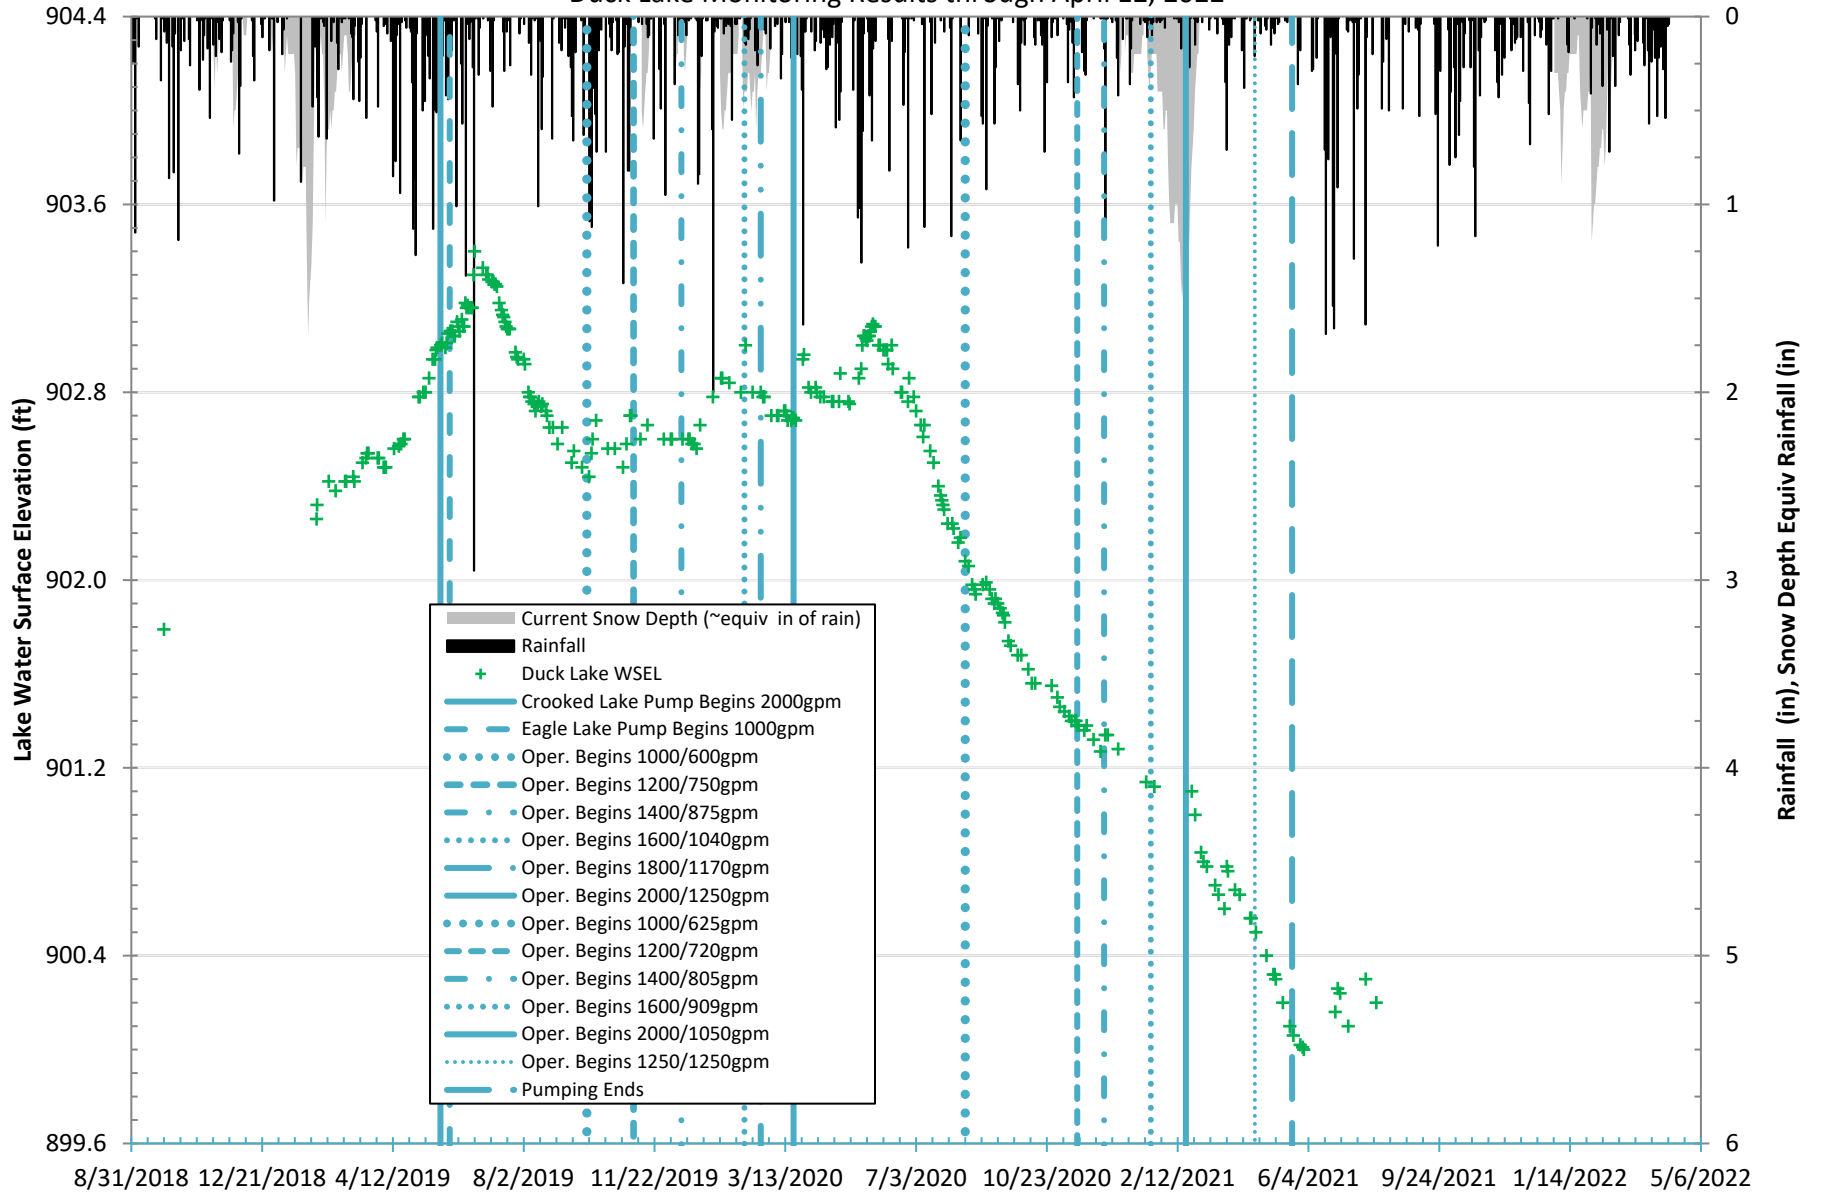

Charter Township of Texas Flood Study

Figure

Eagle Lake Monitoring Results through April 12, 2022

Charter Township of Texas Flood Study

Figure

Crooked Lake Monitoring Results through April 12, 2022

Charter Township of Texas Flood Study
 Figure
 Bass Lake Monitoring Results through April 12, 2022

Charter Township of Texas Flood Study
 Figure
 Pine Island Lake Monitoring Results through April 12, 2022

Charter Township of Texas Flood Study

Figure

Duck Lake Monitoring Results through April 12, 2022

Charter Township of Texas Flood Study
 Figure
 Pretty Lake Monitoring Results through April 12, 2022

Charter Township of Texas Flood Study

Figure

8th Street Monitoring Results through April 12, 2022

Charter Township of Texas Flood Study

Figure

12th Street Monitoring Results through April 12, 2022

Charter Township of Texas Flood Study
 Figure
 Al Sabo Monitoring Results through April 12, 2022

Charter Township of Texas Flood Study
Figure
Historic Cumulative Rainfall Data at Lawton, MI through April 12, 2022

Source: Enviro-weather

Historical Annual Rainfall in Lawton, MI
Figure
Historic Rainfall Data