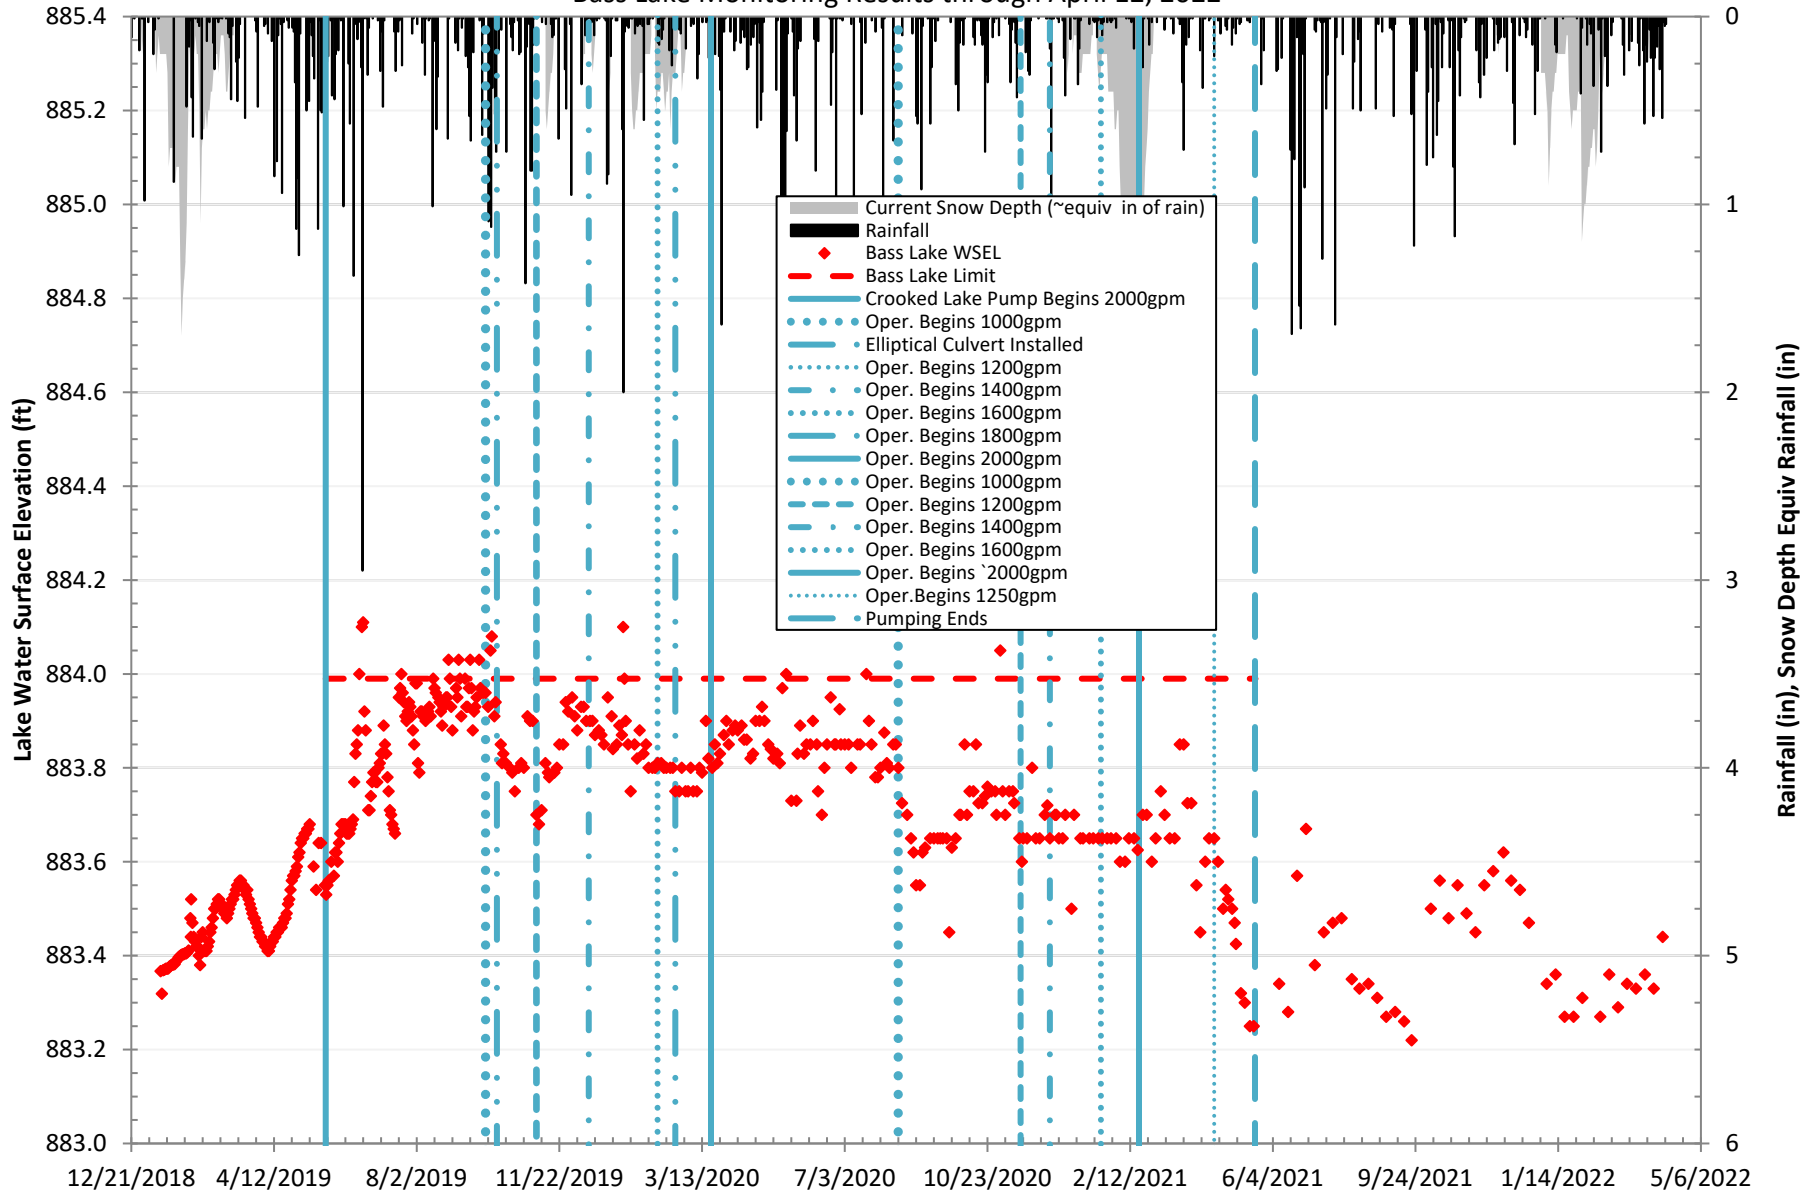

Charter Township of Texas Flood Study

Figure

Eagle Lake Monitoring Results through April 12, 2022

Charter Township of Texas Flood Study

Figure

Crooked Lake Monitoring Results through April 12, 2022

Charter Township of Texas Flood Study
 Figure
 Bass Lake Monitoring Results through April 12, 2022

Charter Township of Texas Flood Study
 Figure
 Pine Island Lake Monitoring Results through April 12, 2022

Charter Township of Texas Flood Study

Figure

Duck Lake Monitoring Results through April 12, 2022

Charter Township of Texas Flood Study
 Figure
 Pretty Lake Monitoring Results through April 12, 2022

Charter Township of Texas Flood Study

Figure

8th Street Monitoring Results through April 12, 2022

Charter Township of Texas Flood Study

Figure

12th Street Monitoring Results through April 12, 2022

Charter Township of Texas Flood Study
 Figure
 Al Sabo Monitoring Results through April 12, 2022

Charter Township of Texas Flood Study
Figure
Historic Cumulative Rainfall Data at Lawton, MI through April 12, 2022

Source: Enviro-weather

Historical Annual Rainfall in Lawton, MI
Figure
Historic Rainfall Data