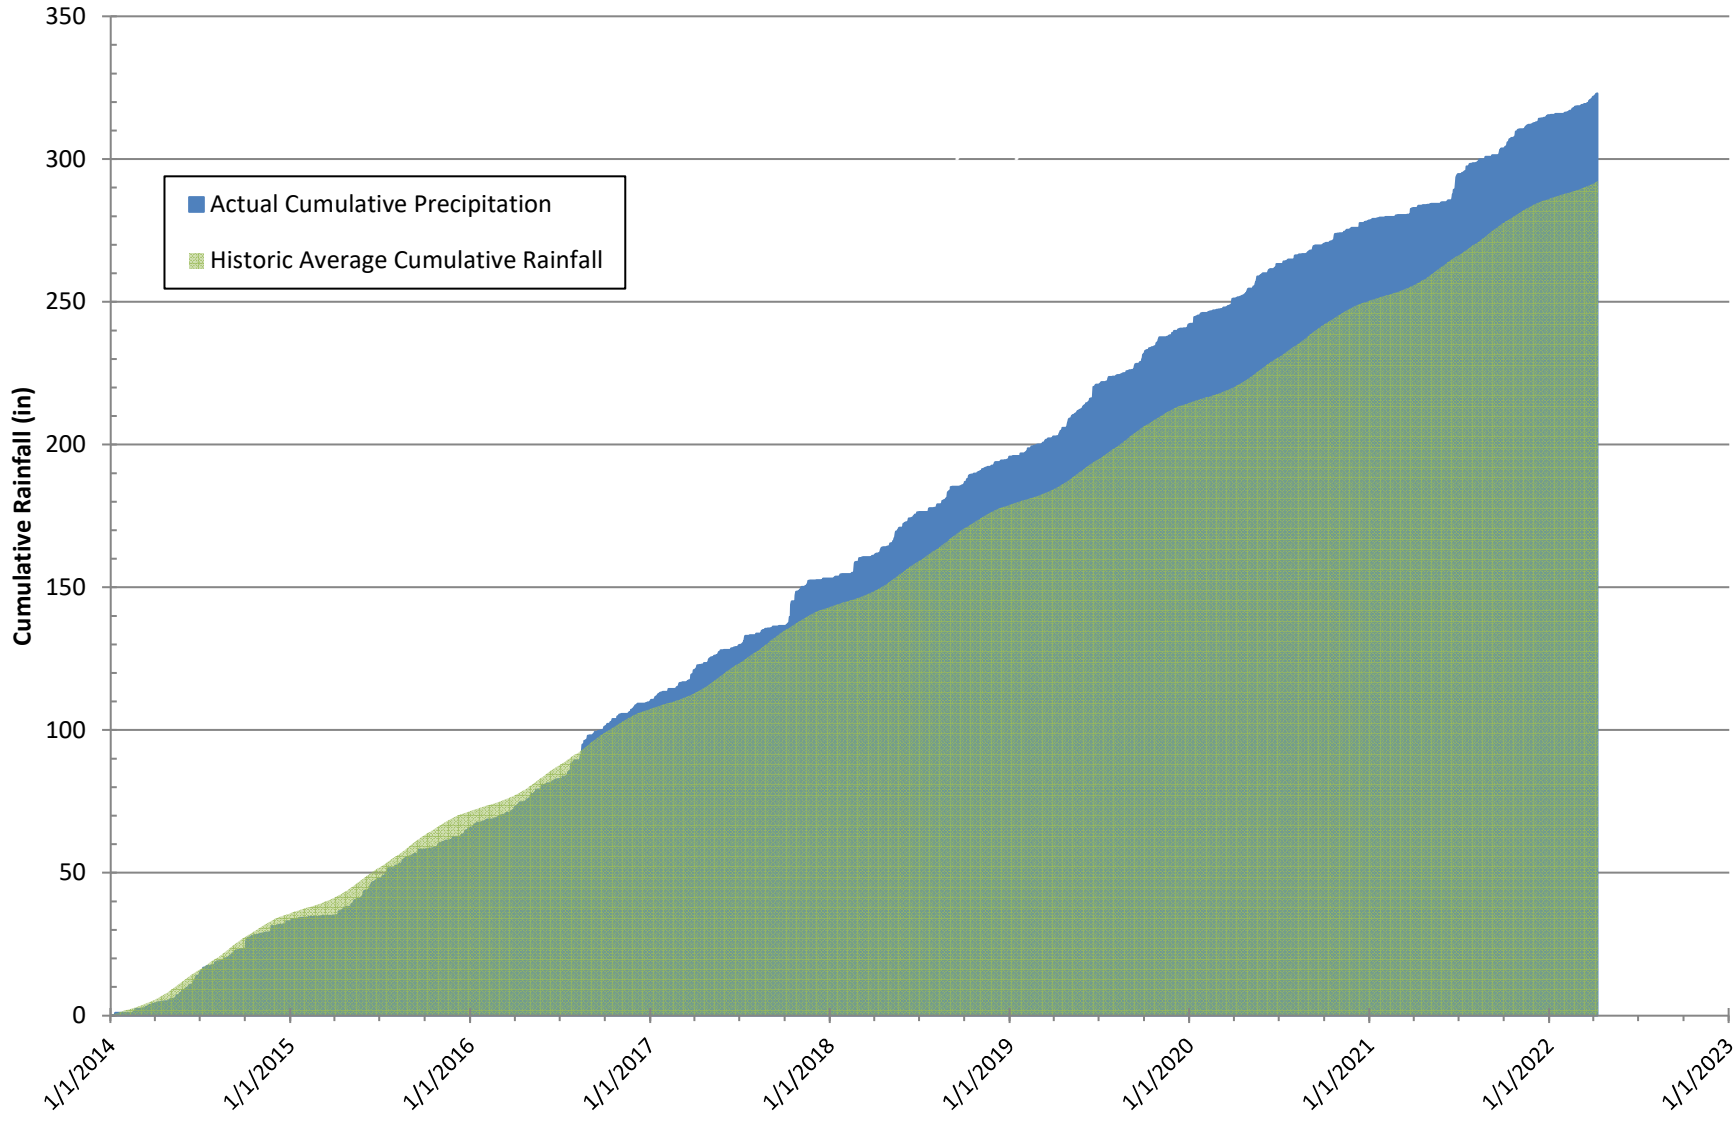

Charter Township of Texas Flood Study

Figure

Sun Valley Monitoring Results through April 12, 2022

Charter Township of Texas Flood Study
 Figure
 USGS Portage Creek Monitoring Results through April 12, 2022

Charter Township of Texas Flood Study

Figure

USGS Kalamazoo River at Comstock Park Monitoring Results through April 12, 2022

Texas Township Flood Mitigation

Average Rainfall vs Actual Rainfall from May 16, 2019 through April 12, 2022

Texas Township Flood Mitigation

Average Rainfall vs Actual Rainfall - January 1, 2022 through April 12, 2022

Texas Township Flood Mitigation

Average Rainfall vs Actual Rainfall - January 1, 2014 through April 12, 2022