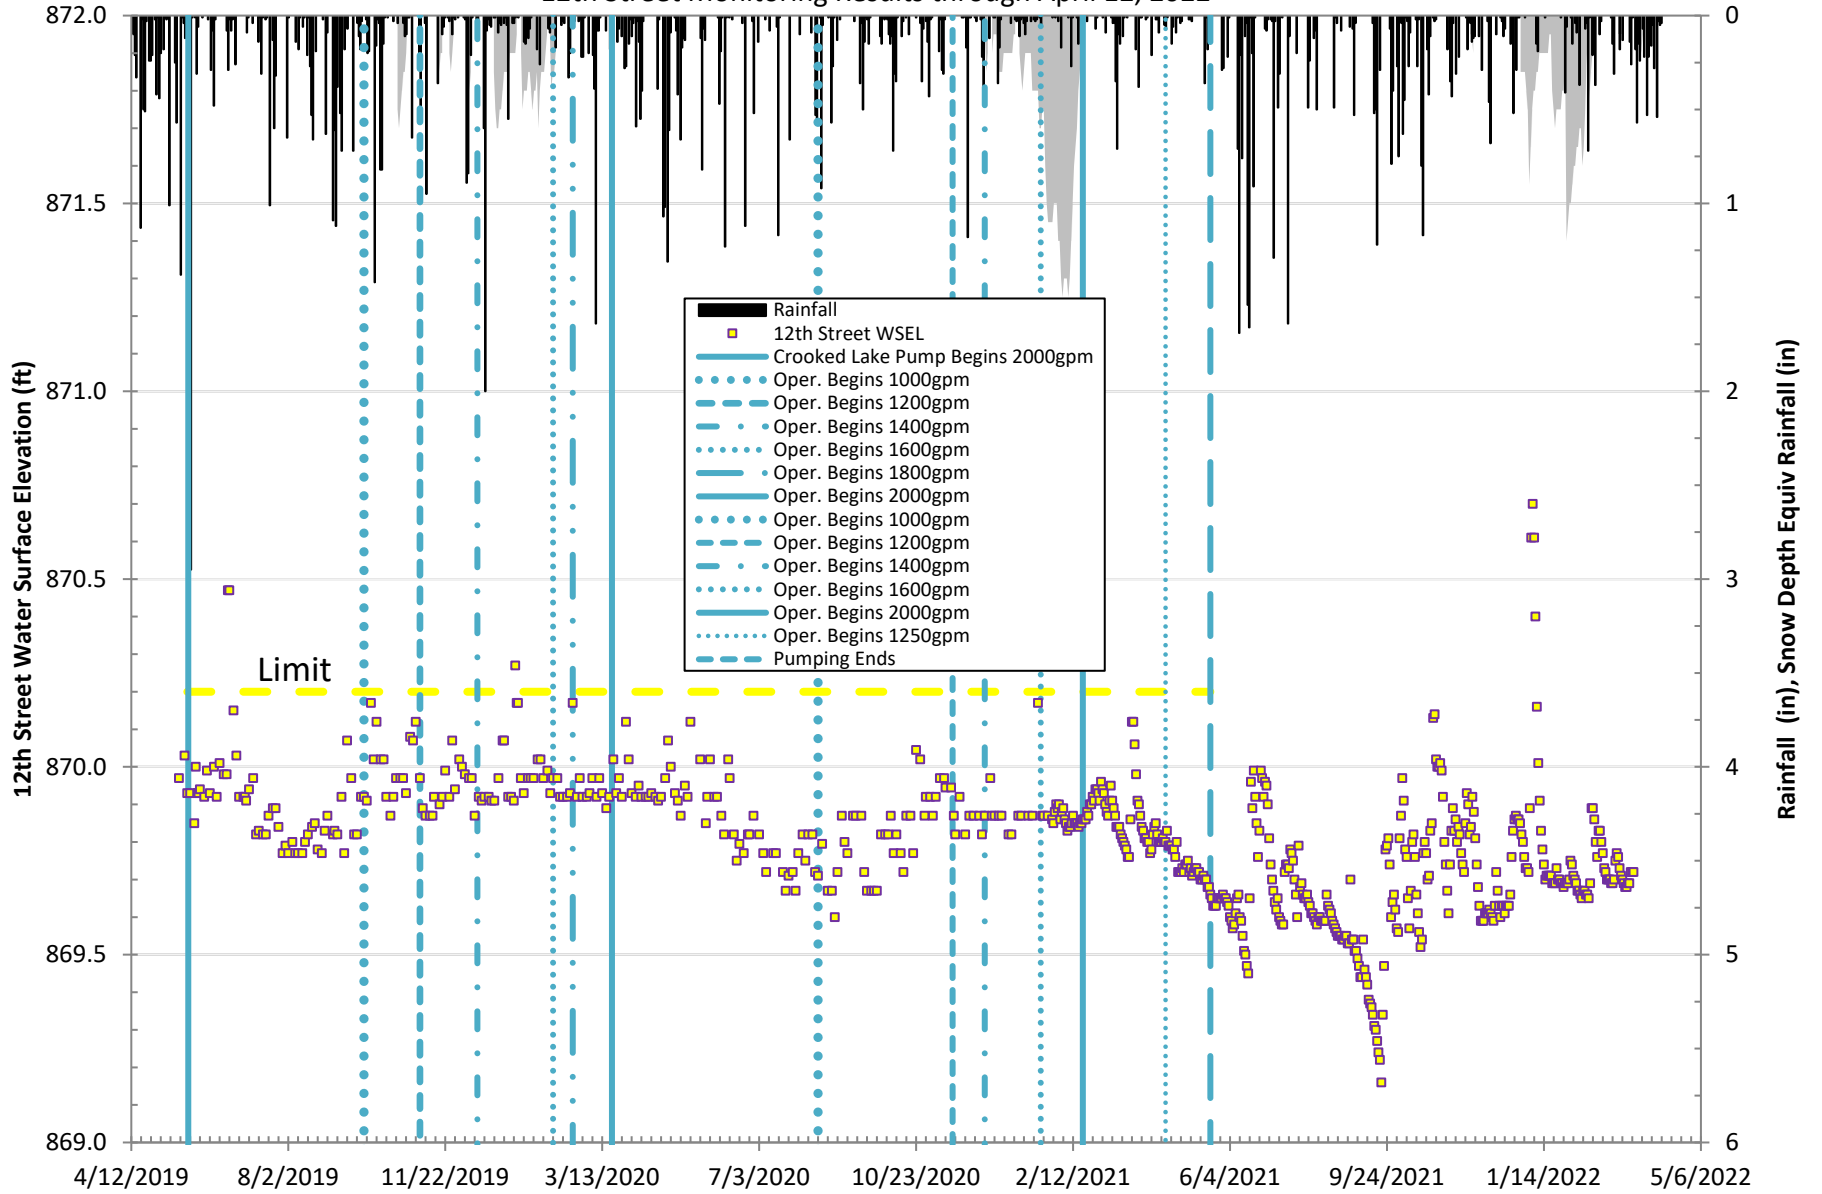

Charter Township of Texas Flood Study

Figure

Eagle Lake Monitoring Results through April 12, 2022

Charter Township of Texas Flood Study

Figure

Crooked Lake Monitoring Results through April 12, 2022

Charter Township of Texas Flood Study
 Figure
 Bass Lake Monitoring Results through April 12, 2022

Charter Township of Texas Flood Study
 Figure
 Pine Island Lake Monitoring Results through April 12, 2022

Charter Township of Texas Flood Study

Figure

Duck Lake Monitoring Results through April 12, 2022

Charter Township of Texas Flood Study
 Figure
 Pretty Lake Monitoring Results through April 12, 2022

Charter Township of Texas Flood Study

Figure

8th Street Monitoring Results through April 12, 2022

Charter Township of Texas Flood Study

Figure

12th Street Monitoring Results through April 12, 2022

Charter Township of Texas Flood Study
 Figure
 Al Sabo Monitoring Results through April 12, 2022

Charter Township of Texas Flood Study

Figure

Sun Valley Monitoring Results through April 12, 2022

Charter Township of Texas Flood Study
 Figure
 USGS Portage Creek Monitoring Results through April 12, 2022